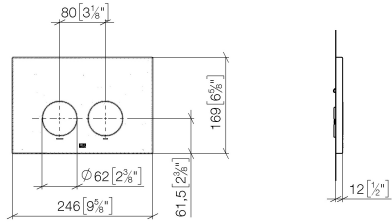

**Flush plate for concealed WC cisterns made by Geberit round - Brushed  
Platinum**

IMO

12 665 979

- cover plate 169 x 246 x 12 mm
- Mechanical flush plate with manual flush buttons
- For 2-volume flushing system
- Includes mounting frame, actuator rods and fastening material
- Sound-absorbing push rods, tool-free fast adjustment
- Compatible with all Geberit Sigma series cisterns from 2001 onwards

Flush plate for concealed WC cisterns made by Geberit round - Brushed  
Platinum

IMO

12 665 979

mm [inches]

12 665 979  
Parts for other  
finishes can be found  
here: [Chrome](#)