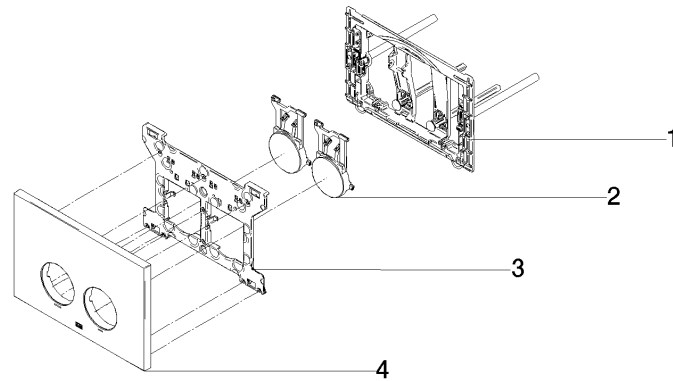

**Flush plate for concealed WC cisterns made by Geberit round - Brushed  
Platinum**

IMO

12 665 979

- cover plate 169 x 246 x 12 mm
- Mechanical flush plate with manual flush buttons
- For 2-volume flushing system
- Includes mounting frame, actuator rods and fastening material
- Sound-absorbing push rods, tool-free fast adjustment
- Compatible with all Geberit Sigma series cisterns from 2001 onwards

Flush plate for concealed WC cisterns made by Geberit round - Brushed  
Platinum

IMO

12 665 979

mm [inches]

12 665 979  
Parts for other  
finishes can be found  
here: [Chrome](#)

### Spare parts list

No.	Item Number	Name	Quantity used	Delivery time
1	90 28 01 030 00 90	base	1	2
2	90 20 97 100 00-06	button	2	10
3	90 28 10 212 00 90	base	1	2
4	90 11 97 012 00-06	cover	1	10