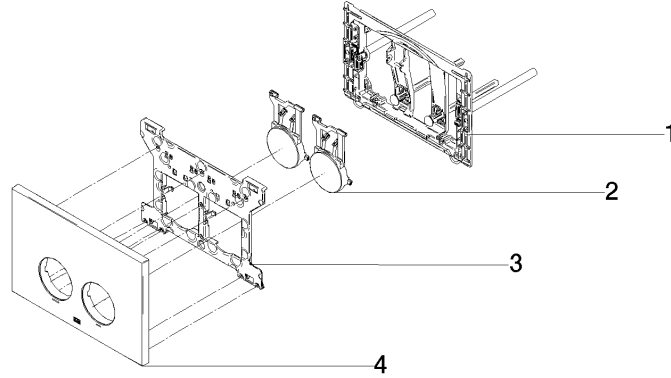

12 665 979

- cover plate 169 x 246 x 12 mm
- Mechanical flush plate with manual flush buttons
- For 2-volume flushing system
- Includes mounting frame, actuator rods and fastening material
- Sound-absorbing push rods, tool-free fast adjustment
- Compatible with all Geberit Sigma series cisterns from 2001 onwards

### Spare parts list

No.	Item Number	Name	Quantity used	Delivery time
1	90 28 01 030 00 90	base	1	2
2	90 20 97 100 00-08	button	2	40
3	90 28 10 212 00 90	base	1	2
4	90 11 97 012 00-08	cover	1	40