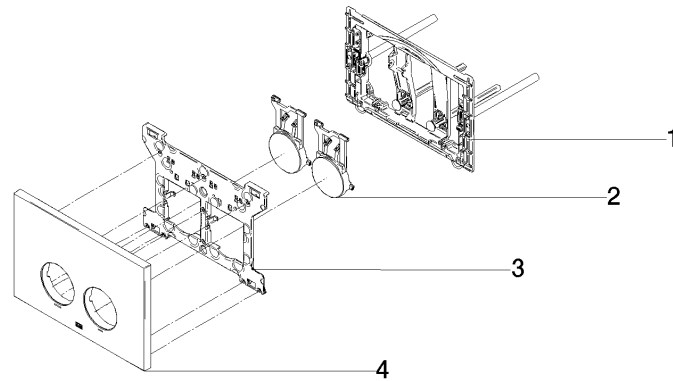

Flush plate for concealed WC cisterns made by Geberit round - Durabrass (23kt Gold)

IMO

12 665 979

- cover plate 169 x 246 x 12 mm
- Mechanical flush plate with manual flush buttons
- For 2-volume flushing system
- Includes mounting frame, actuator rods and fastening material
- Sound-absorbing push rods, tool-free fast adjustment
- Compatible with all Geberit Sigma series cisterns from 2001 onwards

Flush plate for concealed WC cisterns made by Geberit round - Durabronze
(23kt Gold)

IMO

12 665 979

mm [inches]

12 665 979
Parts for other
finishes can be found
here: Chrome

Spare parts list

No.	Item Number	Name	Quantity used	Delivery time
1	90 28 01 030 00 90	base	1	2
2	90 20 97 100 00-09	button	2	40
3	90 28 10 212 00 90	base	1	2
4	90 11 97 012 00-09	cover	1	40