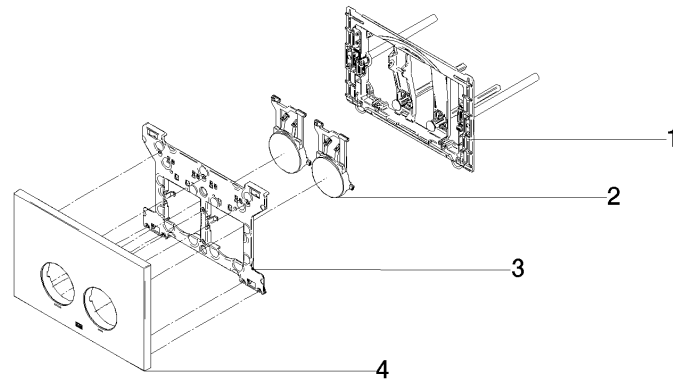

**Flush plate for concealed WC cisterns made by Geberit round - Brushed Light Gold**

IMO

12 665 979

- cover plate 169 x 246 x 12 mm
- Mechanical flush plate with manual flush buttons
- For 2-volume flushing system
- Includes mounting frame, actuator rods and fastening material
- Sound-absorbing push rods, tool-free fast adjustment
- Compatible with all Geberit Sigma series cisterns from 2001 onwards

Flush plate for concealed WC cisterns made by Geberit round - Brushed Light Gold

IMO

12 665 979

mm [inches]

12 665 979  
Parts for other  
finishes can be found  
here: [Chrome](#)

### Spare parts list

No.	Item Number	Name	Quantity used	Delivery time
1	90 28 01 030 00 90	base	1	2
2	90 20 97 100 00-27	button	2	30
3	90 28 10 212 00 90	base	1	2
4	90 11 97 012 00-27	cover	1	30