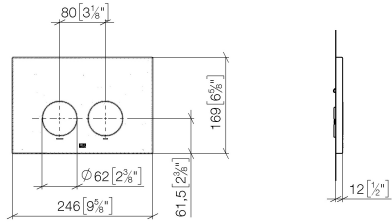

**Flush plate for concealed WC cisterns made by Geberit round - Brushed Light Gold**

IMO

12 665 979

- cover plate 169 x 246 x 12 mm
- Mechanical flush plate with manual flush buttons
- For 2-volume flushing system
- Includes mounting frame, actuator rods and fastening material
- Sound-absorbing push rods, tool-free fast adjustment
- Compatible with all Geberit Sigma series cisterns from 2001 onwards

Flush plate for concealed WC cisterns made by Geberit round - Brushed Light Gold

IMO

12 665 979

mm [inches]

12 665 979  
Parts for other  
finishes can be found  
here: [Chrome](#)