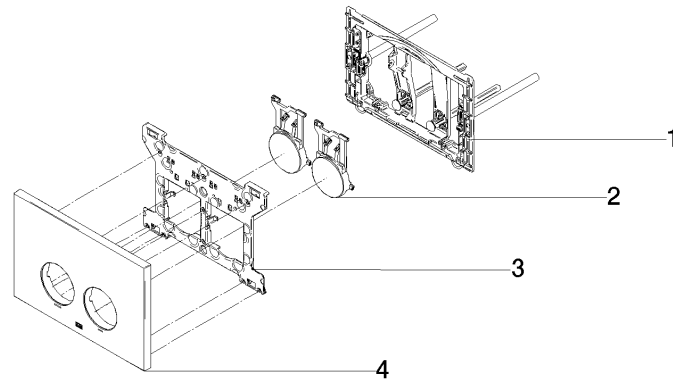

**Flush plate for concealed WC cisterns made by Geberit round - Brushed Bronze**

IMO

12 665 979

- cover plate 169 x 246 x 12 mm
- Mechanical flush plate with manual flush buttons
- For 2-volume flushing system
- Includes mounting frame, actuator rods and fastening material
- Sound-absorbing push rods, tool-free fast adjustment
- Compatible with all Geberit Sigma series cisterns from 2001 onwards

Flush plate for concealed WC cisterns made by Geberit round - Brushed  
Bronze

IMO

12 665 979

mm [inches]

**Flush plate for concealed WC cisterns made by Geberit round - Brushed  
Bronze**

IMO

12 665 979  
Parts for other  
finishes can be found  
here: [Chrome](#)

**Spare parts list**

No.	Item Number	Name	Quantity used	Delivery time
1	90 28 01 030 00 90	base	1	2
2	90 20 97 100 00-42	button	2	30
3	90 28 10 212 00 90	base	1	2
4	90 11 97 012 00-42	cover	1	30