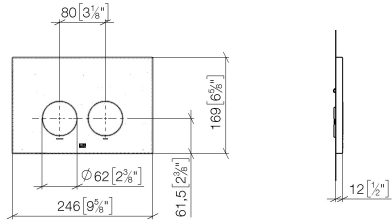

**Flush plate for concealed WC cisterns made by Geberit round - Brushed Bronze**

IMO

12 665 979

- cover plate 169 x 246 x 12 mm
- Mechanical flush plate with manual flush buttons
- For 2-volume flushing system
- Includes mounting frame, actuator rods and fastening material
- Sound-absorbing push rods, tool-free fast adjustment
- Compatible with all Geberit Sigma series cisterns from 2001 onwards

Flush plate for concealed WC cisterns made by Geberit round - Brushed  
Bronze

IMO

12 665 979

mm [inches]

**Flush plate for concealed WC cisterns made by Geberit round - Brushed  
Bronze**

IMO

12 665 979  
Parts for other  
finishes can be found  
here: [Chrome](#)