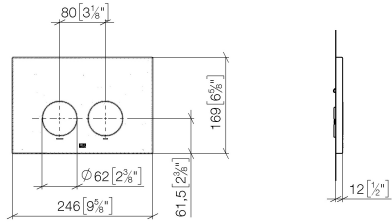

Flush plate for concealed WC cisterns made by Geberit round - Champagne (22kt Gold)

IMO

12 665 979

- cover plate 169 x 246 x 12 mm
- Mechanical flush plate with manual flush buttons
- For 2-volume flushing system
- Includes mounting frame, actuator rods and fastening material
- Sound-absorbing push rods, tool-free fast adjustment
- Compatible with all Geberit Sigma series cisterns from 2001 onwards

Flush plate for concealed WC cisterns made by Geberit round - Champagne
(22kt Gold)

IMO

12 665 979

mm [inches]

Flush plate for concealed WC cisterns made by Geberit round - Champagne
(22kt Gold)

IMO

12 665 979
Parts for other
finishes can be found
here: Chrome