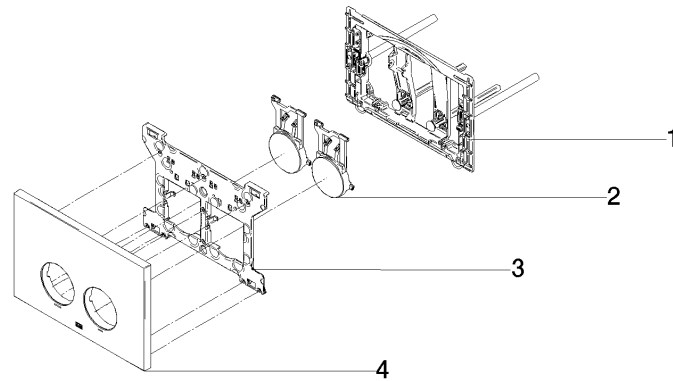

**Flush plate for concealed WC cisterns made by Geberit round - Brushed Dark Platinum**

IMO

12 665 979

- cover plate 169 x 246 x 12 mm
- Mechanical flush plate with manual flush buttons
- For 2-volume flushing system
- Includes mounting frame, actuator rods and fastening material
- Sound-absorbing push rods, tool-free fast adjustment
- Compatible with all Geberit Sigma series cisterns from 2001 onwards

Flush plate for concealed WC cisterns made by Geberit round - Brushed Dark  
Platinum

IMO

12 665 979

mm [inches]

12 665 979  
Parts for other  
finishes can be found  
here: [Chrome](#)

### Spare parts list

No.	Item Number	Name	Quantity used	Delivery time
1	90 28 01 030 00 90	base	1	2
2	90 20 97 100 00-99	button	2	30
3	90 28 10 212 00 90	base	1	2
4	90 11 97 012 00-99	cover	1	30