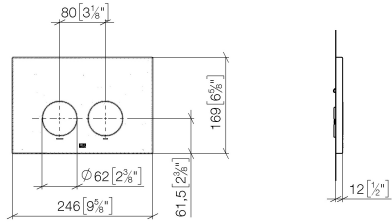

**Flush plate for concealed WC cisterns made by Geberit round - Brushed Dark Platinum**

IMO

12 665 979

- cover plate 169 x 246 x 12 mm
- Mechanical flush plate with manual flush buttons
- For 2-volume flushing system
- Includes mounting frame, actuator rods and fastening material
- Sound-absorbing push rods, tool-free fast adjustment
- Compatible with all Geberit Sigma series cisterns from 2001 onwards

Flush plate for concealed WC cisterns made by Geberit round - Brushed Dark  
Platinum

IMO

12 665 979

mm [inches]

12 665 979  
Parts for other  
finishes can be found  
here: [Chrome](#)