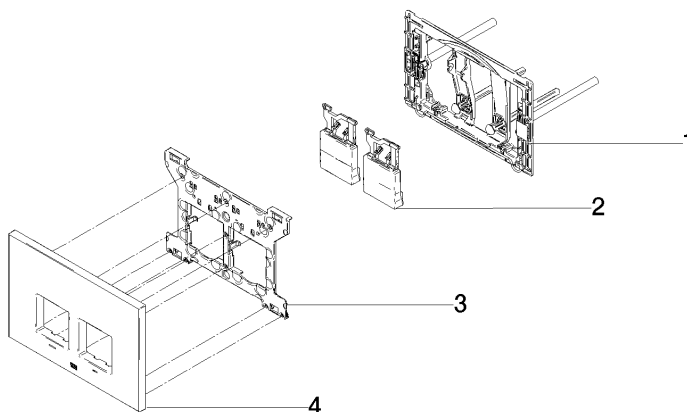

12 665 980

- cover plate 169 x 246 x 12 mm
- Mechanical flush plate with manual flush buttons
- For 2-volume flushing system
- Includes mounting frame, actuator rods and fastening material
- Sound-absorbing push rods, tool-free fast adjustment
- Compatible with all Geberit Sigma series cisterns from 2001 onwards

12 665 980

mm [inches]

12 665 980

Parts for other finishes can be found here: [Chrome](#)