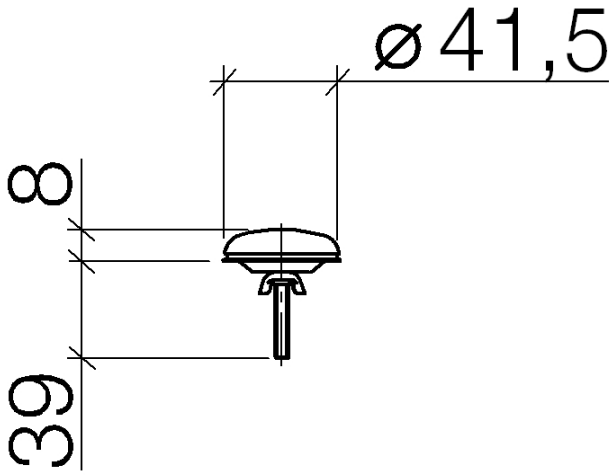

**Cover for tap hole - Brushed Platinum**

IMO

12 715 970

Fits: IMO, LULU, MADISON, MEM, TARA,  
CL.1, LISSÉ, VAIA, META, CYO

	Brushed Platinum	12 715 970-06
	Chrome	12 715 970-00
	brushed chrome	12 715 970-04
	Platinum	12 715 970-08
	Durabress (23kt Gold)	12 715 970-09
	Dark Chrome	12 715 970-19
	Light Gold	12 715 970-26
	Brushed Light Gold	12 715 970-27
	Brushed Durabress (23kt Gold)	12 715 970-28
	Matte Black	12 715 970-33
	Brushed Bronze	12 715 970-42
	Brushed Champagne (22kt Gold)	12 715 970-46
	Champagne (22kt Gold)	12 715 970-47
	Brushed Chrome	12 715 970-93
	Brushed Dark Platinum	12 715 970-99

## Cover for tap hole - Brushed Platinum

---

IMO

12 715 970

12 715 970

Parts for other  
finishes can be found  
here: [Chrome](#)

## Cover for tap hole - Brushed Platinum

---

IMO

12 715 970