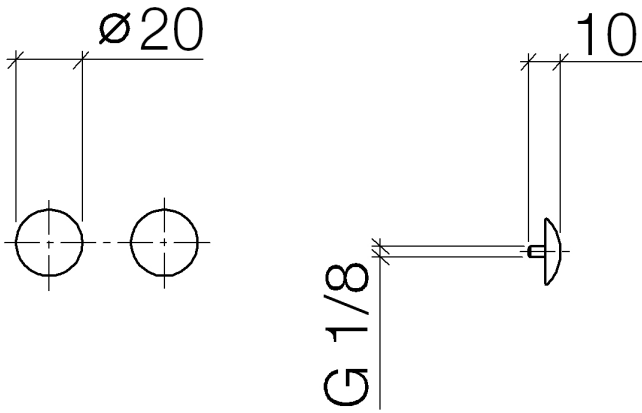

Decorative caps for Perfecto - Brushed Chrome

IMO

12 801 970

• 1 pair

Including retaining screws available under order no.
12 800 970-FF

Fits: IMO, LULU, MADISON, MEM, TARA,
CL.1, LISSÉ, VAIA, META, CYO

	Brushed Chrome	12 801 970-93
	Chrome	12 801 970-00
	Brushed Platinum	12 801 970-06
	Platinum	12 801 970-08
	Durabrand (23kt Gold)	12 801 970-09
	Dark Chrome	12 801 970-19
	Light Gold	12 801 970-26
	Brushed Light Gold	12 801 970-27
	Brushed Durabrand (23kt Gold)	12 801 970-28
	Matte Black	12 801 970-33
		12 801 970-39
	Brushed Bronze	12 801 970-42
		12 801 970-43
	Brushed Champagne (22kt Gold)	12 801 970-46
	Champagne (22kt Gold)	12 801 970-47
	Brushed Dark Platinum	12 801 970-99

12 801 970

Decorative caps for Perfecto - Brushed Chrome

IMO

12 801 970

Product version from 10/1/2023

Parts for other
finishes can be found
here: [Chrome](#)

Decorative caps for Perfecto - Brushed Chrome

IMO

12 801 970

Spare parts list

Product version from 10/1/2023

No.	Item Number	Name	Quantity used	Delivery time
	09 30 30 060-93	screw	2	20