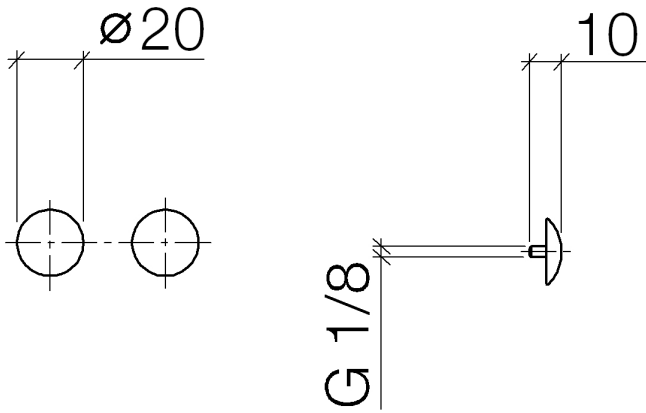

Decorative caps for Perfecto - Brushed Dark Platinum

---

12 801 970 Product version from 10/1/2023