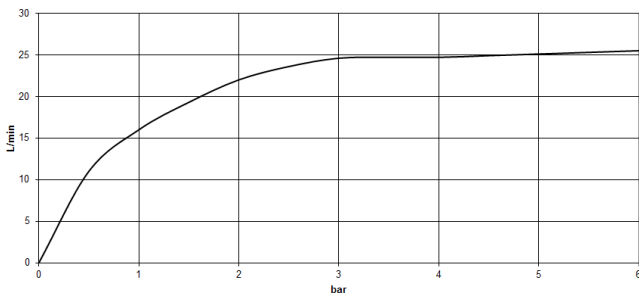

CL.1 Bath spout without diverter for deck mounting - Champagne (22kt Gold)

CL.1

13 612 705

- 200mm projection
- rectangular spray pattern with 55 individual jets
- height of mixer 125 mm
- height up to aerator 108 mm
- hole diameter 35 mm
- 1/2" connection
- max. flow 24.6 l/min at 3 bar flow pressure
- WRAS 1512010

mm [inches]

Flow rate chart

13 612 705

Product version from 5/27/2021

Parts for other finishes can be found here: [Chrome](#)

CL.1 Bath spout without diverter for deck mounting - Champagne (22kt Gold)

CL.1

13 612 705