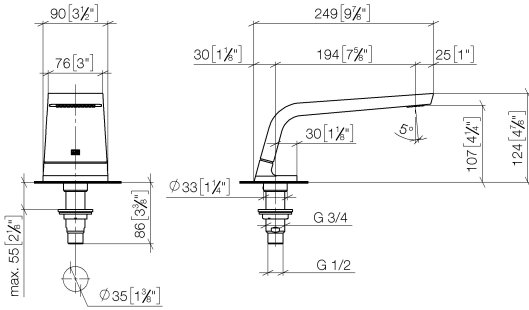

CL.1 Bath spout without diverter for deck mounting - Champagne (22kt Gold)

CL.1

13 612 705

- 200mm projection
- rectangular spray pattern with 55 individual jets
- height of mixer 125 mm
- height up to aerator 108 mm
- hole diameter 35 mm
- 1/2" connection
- max. flow 24.6 l/min at 3 bar flow pressure
- WRAS 1512010

mm [inches]

Flow rate chart

13 612 705

Product version from 5/27/2021

Parts for other finishes can be found here: [Chrome](#)

CL.1 Bath spout without diverter for deck mounting - Champagne (22kt Gold)

CL.1

13 612 705