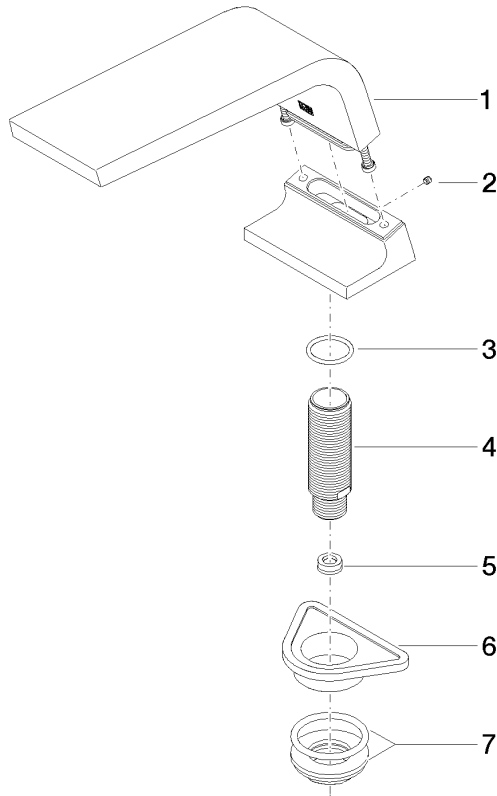

CL.1 Bath spout without diverter for deck mounting - Champagne (22kt Gold)

CL.1

13 612 705

- 200mm projection
- rectangular spray pattern with 55 individual jets
- height of mixer 125 mm
- height up to aerator 108 mm
- hole diameter 35 mm
- 1/2" connection
- max. flow 24.6 l/min at 3 bar flow pressure
- WRAS 1512010

mm [inches]

Flow rate chart

13 612 705

Product version from 5/27/2021

Parts for other finishes can be found here: [Chrome](#)

CL.1 Bath spout without diverter for deck mounting - Champagne (22kt Gold)

CL.1

13 612 705

Spare parts list

Product version from 5/27/2021

No.	Item Number	Name	Quantity used	Delivery time
	90 11 70 007 00-47	spout	7	30