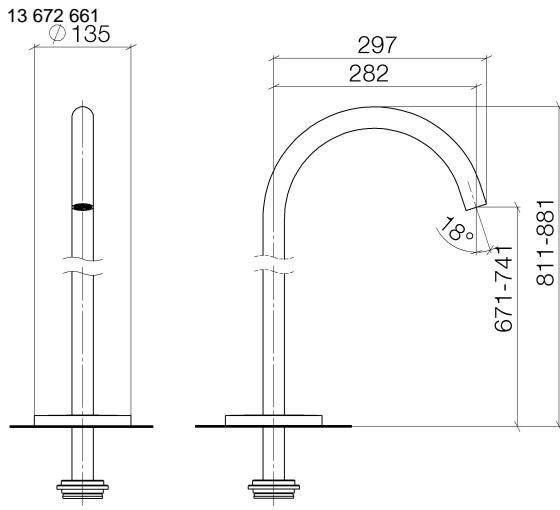

META Bath spout without diverter for free-standing assembly - Brushed Dark Platinum

META

13 672 661

- 282mm projection
- circular normal flow
- total height 811 - 881 mm
- height up to aerator 671 – 741 mm
- slide-on rosettes Ø 135 mm
- max. flow 28.6 l/min at 3 bar flow pressure

Required miscellaneous

- Concealed floor mounting -**
- min. recess depth 80 mm
 - max. recess depth 150 mm

35 945 970 90

Flow rate chart

13 672 661

Spare parts list

No.	Item Number	Name	Quantity used	Delivery time
1	04 30 09 027 00 90	key	1	2
2	09 29 03 127 90	aerator	1	60
3	09 14 10 101 90	seal	1	2
4	09 27 85 003-99	rosette	1	60
5	09 14 10 084 90	seal	1	2