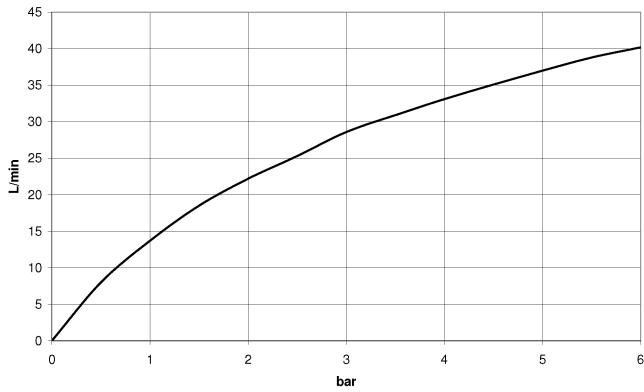

META Bath spout without diverter for free-standing assembly - Brushed Dark Platinum

META

13 672 661

- 282mm projection
- circular normal flow
- total height 811 - 881 mm
- height up to aerator 671 – 741 mm
- slide-on rosettes Ø 135 mm
- max. flow 28.6 l/min at 3 bar flow pressure

Required miscellaneous

- Concealed floor mounting -**
- min. recess depth 80 mm
 - max. recess depth 150 mm

35 945 970 90

Flow rate chart

13 672 661

Spare parts list

No.	Item Number	Name	Quantity used	Delivery time
1	04 30 09 027 00 90	key	1	2
2	09 29 03 127 90	aerator	1	60
3	09 14 10 101 90	seal	1	2
4	09 27 85 003-99	rosette	1	60
5	09 14 10 084 90	seal	1	2