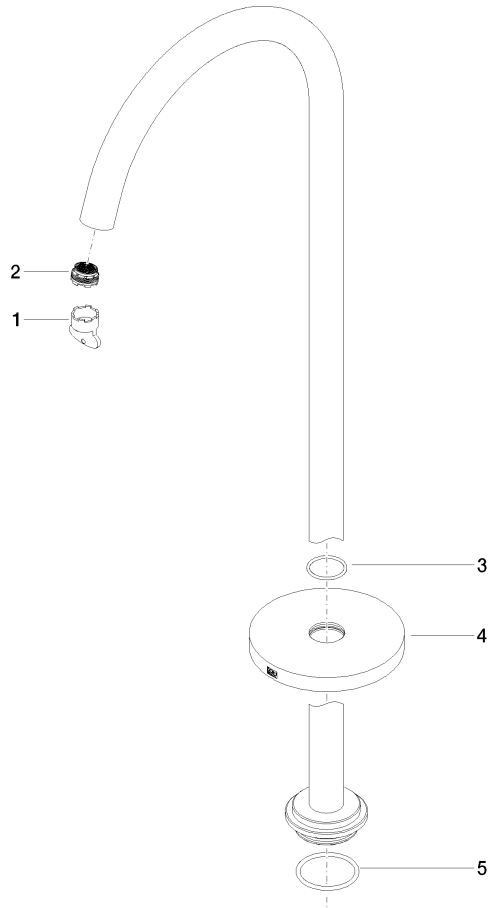

META Bath spout without diverter for free-standing assembly - Brushed Dark Platinum

META

13 672 661

- 282mm projection
- circular normal flow
- total height 811 - 881 mm
- height up to aerator 671 – 741 mm
- slide-on rosettes Ø 135 mm
- max. flow 28.6 l/min at 3 bar flow pressure

Required miscellaneous

- Concealed floor mounting -**
- min. recess depth 80 mm
 - max. recess depth 150 mm

35 945 970 90

Flow rate chart

13 672 661

Spare parts list

No.	Item Number	Name	Quantity used	Delivery time
1	04 30 09 027 00 90	key	1	2
2	09 29 03 127 90	aerator	1	60
3	09 14 10 101 90	seal	1	2
4	09 27 85 003-99	rosette	1	60
5	09 14 10 084 90	seal	1	2