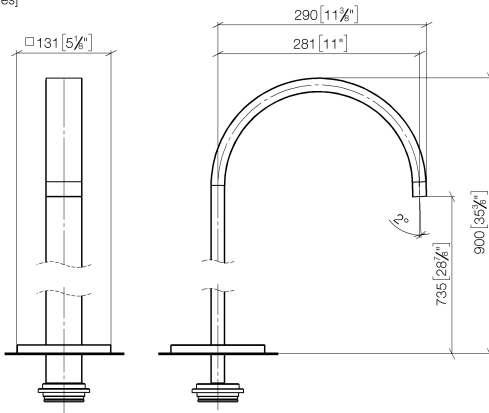

13 672 780

- 280mm projection
- cascade
- total height 830 - 900 mm
- height up to aerator 665 – 735 mm
- push-on rosette 130 x 130 mm
- max. flow 47.8 l/min at 3 bar flow pressure

	Dark Chrome	13 672 780-19
	Chrome	13 672 780-00
	Brushed Platinum	13 672 780-06
	Platinum	13 672 780-08
	Brushed Durabronze (23kt Gold)	13 672 780-28
	Brushed Champagne (22kt Gold)	13 672 780-46
	Champagne (22kt Gold)	13 672 780-47

13 672 780

mm [inches]

Flow rate chart

13 672 780

Parts for other
finishes can be found
here: [Chrome](#)