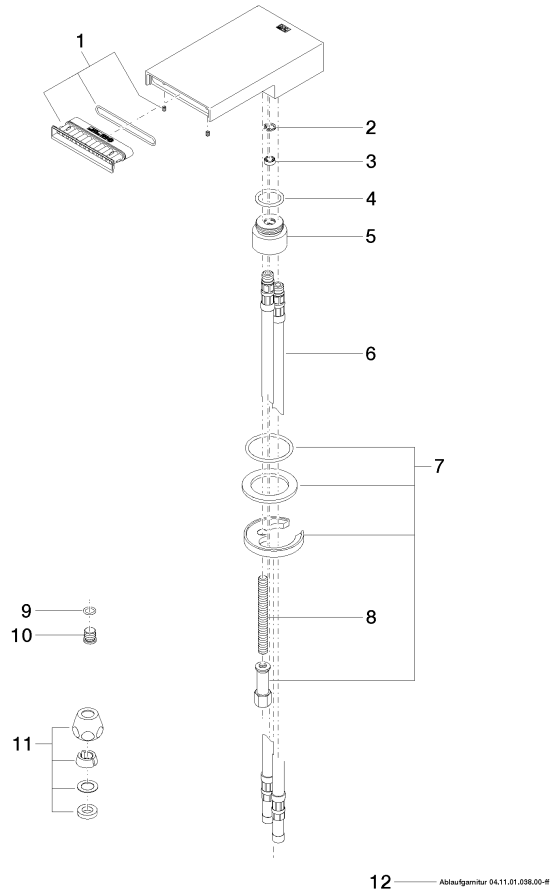

SYMETRICS Deck-mounted basin spout with pop-up waste - Brushed Platinum

13 710 740

- 110mm projection
- fixed spout
- PEARLSTREAM
- height of mixer 30 mm
- height up to aerator 15 mm
- hole diameter 35 mm
- 2x screw-in M 10 x 1 pressure hose, leak-tested
- 1/2" connection
- max. flow 5 l/min
- lead-free

Only suitable for basins with an overflow.

SYMETRICS Deck-mounted basin spout with pop-up waste - Brushed Platinum

13 710 740

mm [inches]

Flow rate chart

SYMETRICS Deck-mounted basin spout with pop-up waste - Brushed Platinum

13 710 740

Product version from 3/11/2013

SYMETRICS Deck-mounted basin spout with pop-up waste - Brushed Platinum

13 710 740

Spare parts list

Product version from 3/11/2013

No.	Item Number	Name	Quantity used	Delivery time
	90 29 03 065 00 90	insert	13	2