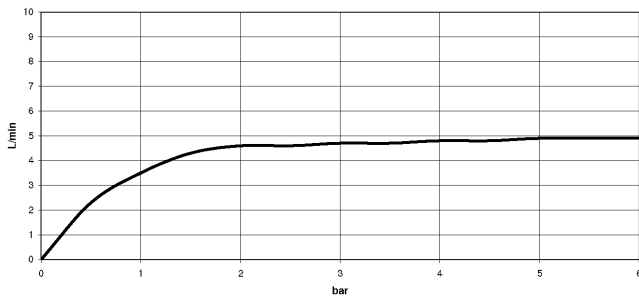

SYMETRICS Deck-mounted basin spout with pop-up waste - Brushed Platinum

13 710 740

- 110mm projection
- fixed spout
- PEARLSTREAM
- height of mixer 30 mm
- height up to aerator 15 mm
- hole diameter 35 mm
- 2x screw-in M 10 x 1 pressure hose, leak-tested
- 1/2" connection
- max. flow 5 l/min
- lead-free

Only suitable for basins with an overflow.

SYMETRICS Deck-mounted basin spout with pop-up waste - Brushed Platinum

13 710 740

mm [inches]

Flow rate chart

SYMETRICS Deck-mounted basin spout with pop-up waste - Brushed Platinum