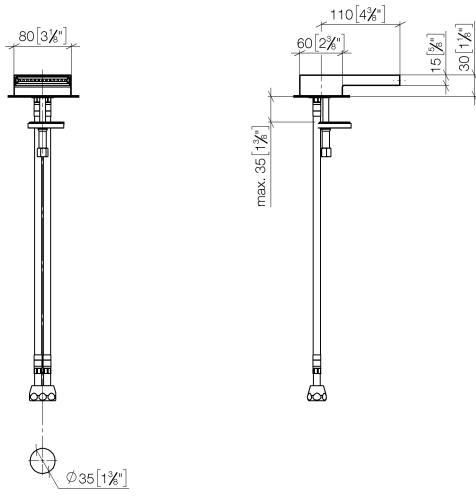

SYMETRICS Deck-mounted basin spout with pop-up waste - Brushed Platinum

13 710 740

- 110mm projection
- fixed spout
- PEARLSTREAM
- height of mixer 30 mm
- height up to aerator 15 mm
- hole diameter 35 mm
- 2x screw-in M 10 x 1 pressure hose, leak-tested
- 1/2" connection
- max. flow 5 l/min
- lead-free

Only suitable for basins with an overflow.

SYMETRICS Deck-mounted basin spout with pop-up waste - Brushed Platinum

13 710 740

mm [inches]

Flow rate chart

SYMETRICS Deck-mounted basin spout with pop-up waste - Brushed Platinum

13 710 740

Product version from 3/11/2013

SYMETRICS Deck-mounted basin spout with pop-up waste - Brushed Platinum

13 710 740

Spare parts list

Product version from 3/11/2013

No.	Item Number	Name	Quantity used	Delivery time
	90 29 03 065 00 90	insert	13	2