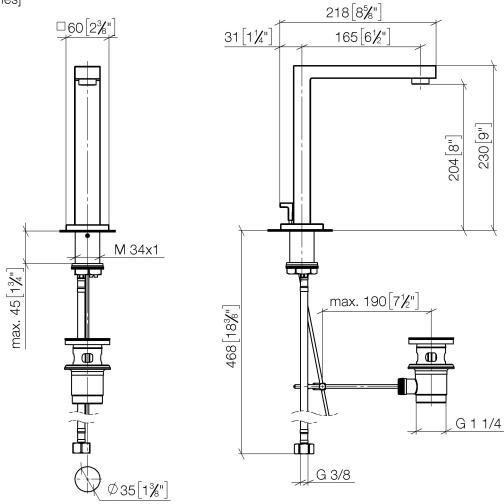

SYMETRICS Deck-mounted basin spout with pop-up waste - Brushed Platinum

13 713 980 Product version from 4/30/2009

- 165mm projection
- fixed spout
- circular, air-enriched flow
- height of mixer 230 mm
- height up to aerator 205 mm
- hole diameter 35 mm
- 2x screw-in M 10 x 1 pressure hose, leak-tested
- rosette 60 x 60 mm
- max. flow 7 l/min
- lead-free

Only suitable for basins with an overflow.

SYMETRICS Deck-mounted basin spout with pop-up waste - Brushed Platinum

13 713 980 Product version from 4/30/2009

mm [inches]

Flow rate chart

Codes & Standards

DIN 4109

EN 200

ISO 3822

Ü-Zeichen

VA-Zeichen

SYMETRICS Deck-mounted basin spout with pop-up waste - Brushed Platinum

13 713 980 Product version from 4/30/2009

Certificates

ETA_18

LGA_18

SYMETRICS Deck-mounted basin spout with pop-up waste - Brushed Platinum

13 713 980 Product version from 4/30/2009

Spare parts list

No.	Item Number	Name	Quantity used	Delivery time
1	90 11 06 192 05-06	spout	1	10
2	90 23 01 029 02-06	aerator	1	-
Spare part can no longer be ordered, please order the replacement item				
3	04 31 09 059 00-06	pull-rod	1	10
4	09 27 68 001-06	rosette	1	10
5	09 14 10 166 90	seal	1	2
6	09 30 01 102 10 90	sleeve	1	2
7	09 31 11 036 90	pin	1	2
8	04 31 20 046 10 92	set	1	2
9	04 30 04 019 00 90	hose	2	2
10	04 23 10 044 00 90	fixing set	1	2
11	90 11 01 001 00-06	pop-up waste	1	10