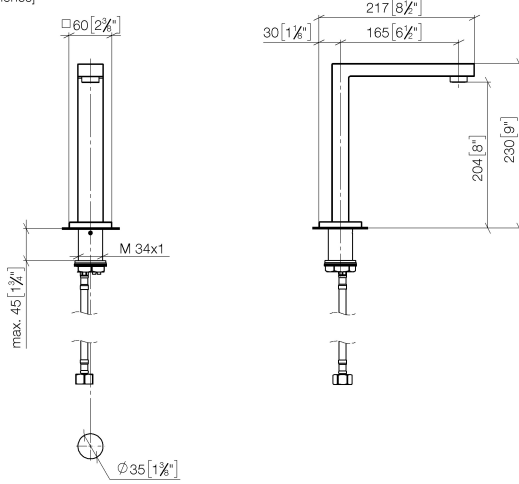

## SYMETRICS Deck-mounted basin spout without pop-up waste - Chrome

---

13 721 980 Product version from 4/30/2009

- 165mm projection
- fixed spout
- circular, air-enriched flow
- height of mixer 230 mm
- height up to aerator 205 mm
- hole diameter 35 mm
- rosette 60 x 60 mm
- 2x screw-in M 10 x 1 pressure hose, leak-tested
- 1/2" connection
- max. flow 7 l/min
- lead-free

**SYMETRICS Deck-mounted basin spout without pop-up waste - Chrome**

13 721 980 Product version from 4/30/2009

mm [inches]

**Flow rate chart**

**Codes & Standards**

DIN 4109

EN 200

ISO 3822

## SYMETRICS Deck-mounted basin spout without pop-up waste - Chrome

---

13 721 980 Product version from 4/30/2009

### Certificates

---

ETA\_18

LGA\_18

**SYMETRICS Deck-mounted basin spout without pop-up waste - Chrome**

13 721 980 Product version from 4/30/2009

**Spare parts list**

No.	Item Number	Name	Quantity used	Delivery time
1	90 11 06 192 05-00	spout	1	10
2	90 23 01 029 02-00	aerator	1	10
3	09 27 68 002-00	rosette	1	10
4	09 30 01 102 10 90	sleeve	1	2
5	09 31 11 036 90	pin	1	2
6	04 31 20 046 10 92	set	1	2
7	04 30 04 019 00 90	hose	2	2
8	04 23 10 044 00 90	fixing set	1	2