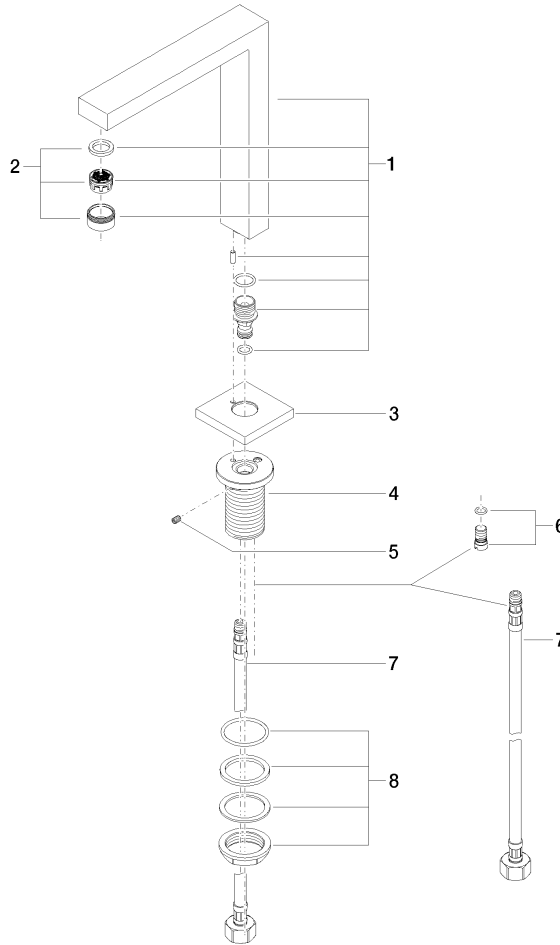

## SYMETRICS Deck-mounted basin spout without pop-up waste - Chrome

---

13 721 980 Product version from 4/30/2009

- 165mm projection
- fixed spout
- circular, air-enriched flow
- height of mixer 230 mm
- height up to aerator 205 mm
- hole diameter 35 mm
- rosette 60 x 60 mm
- 2x screw-in M 10 x 1 pressure hose, leak-tested
- 1/2" connection
- max. flow 7 l/min
- lead-free

**SYMETRICS Deck-mounted basin spout without pop-up waste - Chrome**

13 721 980 Product version from 4/30/2009

mm [inches]

**Flow rate chart**

**Codes & Standards**

DIN 4109

EN 200

ISO 3822

## SYMETRICS Deck-mounted basin spout without pop-up waste - Chrome

---

13 721 980 Product version from 4/30/2009

### Certificates

---

ETA\_18

LGA\_18

**SYMETRICS Deck-mounted basin spout without pop-up waste - Chrome**

13 721 980 Product version from 4/30/2009

**Spare parts list**

No.	Item Number	Name	Quantity used	Delivery time
1	90 11 06 192 05-00	spout	1	10
2	90 23 01 029 02-00	aerator	1	10
3	09 27 68 002-00	rosette	1	10
4	09 30 01 102 10 90	sleeve	1	2
5	09 31 11 036 90	pin	1	2
6	04 31 20 046 10 92	set	1	2
7	04 30 04 019 00 90	hose	2	2
8	04 23 10 044 00 90	fixing set	1	2