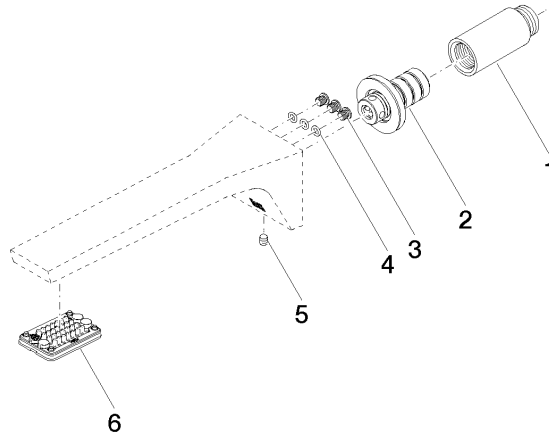

# CL.1 Wall-mounted basin spout without pop-up waste - Brushed Champagne (22kt Gold)

CL.1

13 800 705

**Product version from 3/9/2015**

Parts for other finishes can be found here: [Chrome](#)

CL.1 Wall-mounted basin spout without pop-up waste - Brushed Champagne  
(22kt Gold)