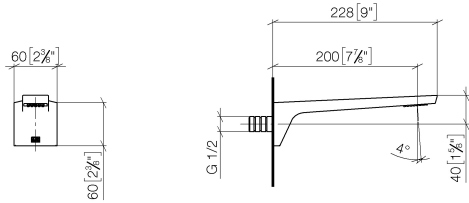

## CL.1 Wall-mounted basin spout without pop-up waste - Brushed Champagne (22kt Gold)

CL.1

13 800 705

- 200mm projection
- fixed spout
- rectangular spray pattern with 40 individual jets
- hole diameter 37 mm
- lead-free
- 1/2" connection
- plug-link mounting
- max. flow 4.5 l/min
- This product can help a building meet the requirements of Green Building Rating Systems, e.g. LEED®, BREEAM®, DGNB
- WRAS 1512013

# CL.1 Wall-mounted basin spout without pop-up waste - Brushed Champagne (22kt Gold)

CL.1

13 800 705  
mm [inches]