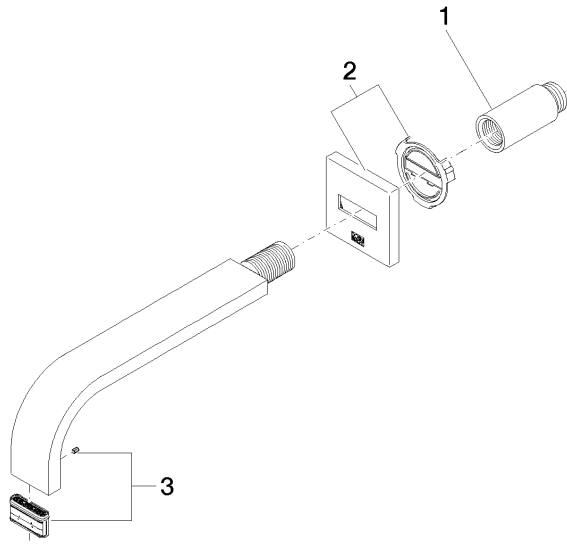

Recommended miscellaneous

- Concealed wall elbow -** 35 085 970 90
- min. recess depth 90 mm
 - max. recess depth 163 mm

MEM Wall-mounted basin spout without pop-up waste - Brushed Champagne (22kt Gold)

MEM

13 800 782
mm [inches]

Flow rate chart

Codes & Standards

Scottish Water
Byelaws

UK Water Supply
Regulations

MEM Wall-mounted basin spout without pop-up waste - Brushed Champagne
(22kt Gold)

MEM

13 800 782
Certificates

WRAS_2203

MEM Wall-mounted basin spout without pop-up waste - Brushed Champagne
(22kt Gold)

MEM

13 800 782

Product version from 3/10/2014

MEM Wall-mounted basin spout without pop-up waste - Brushed Champagne
(22kt Gold)