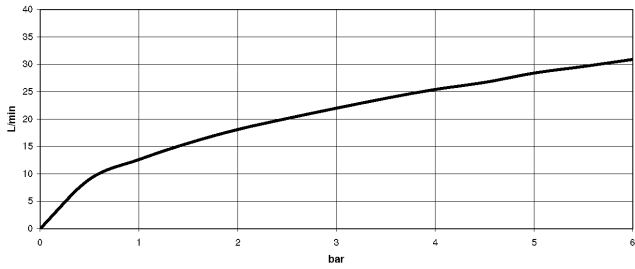

MADISON Bath spout for wall mounting - Brushed Platinum

MADISON

13 801 380

- 170mm projection
- circular normal flow
- hole diameter 37 mm
- 3/4" connection
- max. flow 22 l/min at 3 bar flow pressure
- WRAS 1404060

mm [inches]

**Flow rate chart**

**Codes & Standards**

Scottish Water  
Byelaws

UK Water Supply  
Regulations