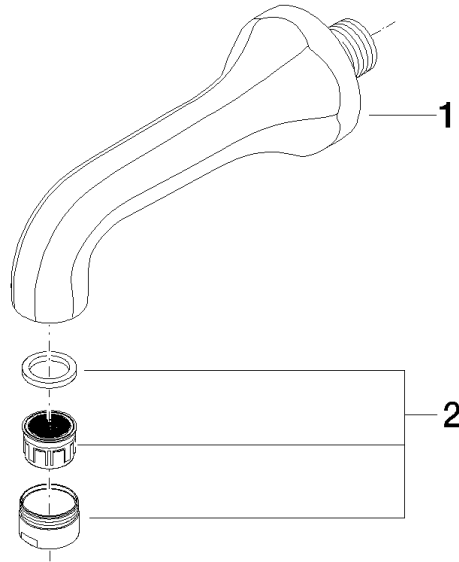

13 801 380

Product version up to 7/31/2009

Product version from 7/31/2009

Parts for other
finishes can be found
here: [Chrome](#)