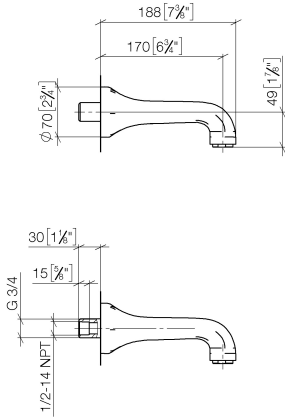

MADISON Bath spout for wall mounting - Brushed Platinum

MADISON

13 801 380

- 170mm projection
- circular normal flow
- hole diameter 37 mm
- 3/4" connection
- max. flow 22 l/min at 3 bar flow pressure
- WRAS 1404060

mm [inches]

**Flow rate chart**

**Codes & Standards**

Scottish Water  
Byelaws

UK Water Supply  
Regulations

Product version up to 7/31/2009

**Product version from 7/31/2009**

No.	Item Number	Name	Quantity used	Delivery time
	09 11 36 090-06	spout	2	60