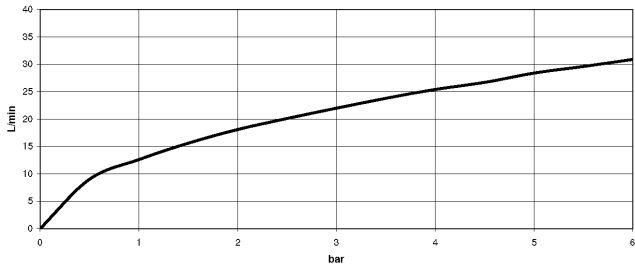

13 801 380

- 170mm projection
- circular normal flow
- hole diameter 37 mm
- 3/4" connection
- max. flow 22 l/min at 3 bar flow pressure
- WRAS 1404060

	Durabronss (23kt Gold)	13 801 380-09
	Chrome	13 801 380-00
	Brushed Platinum	13 801 380-06
	Platinum	13 801 380-08
	Brushed Durabronss (23kt Gold)	13 801 380-28
	Brushed Dark Platinum	13 801 380-99

13 801 380

mm [inches]

Flow rate chart

Codes & Standards

Scottish Water
Byelaws

UK Water Supply
Regulations

MADISON Bath spout for wall mounting - Durabronss (23kt Gold)

MADISON