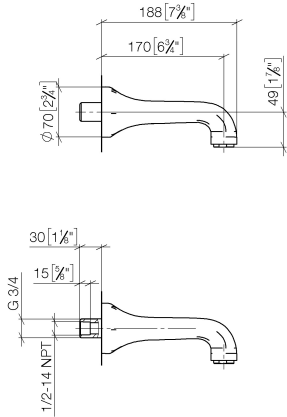

13 801 380

- 170mm projection
- circular normal flow
- hole diameter 37 mm
- 3/4" connection
- max. flow 22 l/min at 3 bar flow pressure
- WRAS 1404060

	Durabronss (23kt Gold)	13 801 380-09
	Chrome	13 801 380-00
	Brushed Platinum	13 801 380-06
	Platinum	13 801 380-08
	Brushed Durabronss (23kt Gold)	13 801 380-28
	Brushed Dark Platinum	13 801 380-99

13 801 380

mm [inches]

Flow rate chart

Codes & Standards

Scottish Water
Byelaws

UK Water Supply
Regulations

MADISON Bath spout for wall mounting - Durabronss (23kt Gold)

MADISON

13 801 380

Certificates

WRAS_1404

13 801 380

Product version up to 7/31/2009

Product version from 7/31/2009

Parts for other
finishes can be found
here: [Chrome](#)

MADISON Bath spout for wall mounting - Durabronss (23kt Gold)

MADISON

13 801 380

Spare parts list

Product version up to 7/31/2009

Product version from 7/31/2009

No.	Item Number	Name	Quantity used	Delivery time
	09 11 36 090-09	spout	2	60