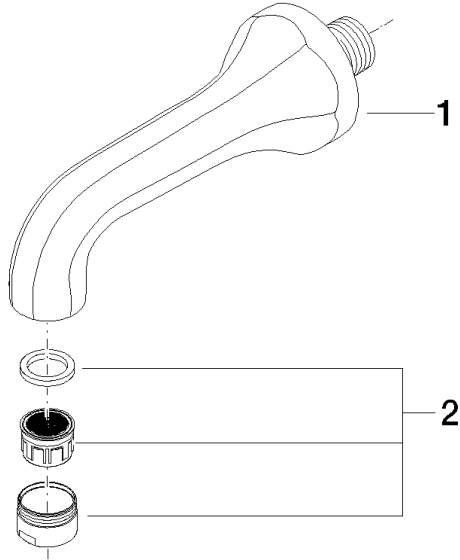

13 801 380

- 170mm projection
- circular normal flow
- hole diameter 37 mm
- 3/4" connection
- max. flow 22 l/min at 3 bar flow pressure
- WRAS 1404060

	Durabronss (23kt Gold)	13 801 380-09
	Chrome	13 801 380-00
	Brushed Platinum	13 801 380-06
	Platinum	13 801 380-08
	Brushed Durabronss (23kt Gold)	13 801 380-28
	Brushed Dark Platinum	13 801 380-99

13 801 380

mm [inches]

Flow rate chart

Codes & Standards

Scottish Water
Byelaws

UK Water Supply
Regulations

MADISON Bath spout for wall mounting - Durabronss (23kt Gold)

MADISON

13 801 380

Certificates

WRAS_1404

13 801 380

Product version up to 7/31/2009

Product version from 7/31/2009

Parts for other
finishes can be found
here: [Chrome](#)

MADISON Bath spout for wall mounting - Durabronss (23kt Gold)

MADISON

13 801 380

Spare parts list

Product version up to 7/31/2009

Product version from 7/31/2009

No.	Item Number	Name	Quantity used	Delivery time
	09 11 36 090-09	spout	2	60