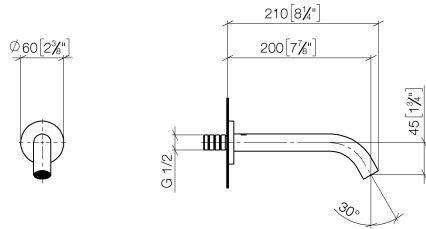

META Bath spout for wall mounting - Brushed Dark Platinum

META

13 801 660

- 200mm projection
- circular normal flow
- rosette Ø 60 mm
- hole diameter 37 mm
- 1/2" connection
- max. flow 24.6 l/min at 3 bar flow pressure

Recommended miscellaneous

- Concealed wall elbow -** 35 085 970 90
- min. recess depth 90 mm
 - max. recess depth 163 mm

13 801 660

mm [inches]

Flow rate chart

13 801 660