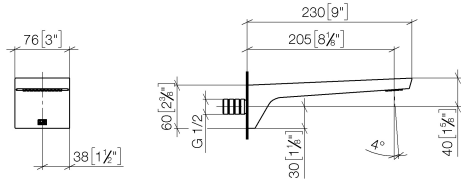

**CL.1 Bath spout for wall mounting - Dark Chrome**

CL.1

13 801 705

- 205mm projection
- rectangular spray pattern with 55 individual jets
- hole diameter 37 mm
- 1/2" connection
- plug-link mounting
- max. flow 24.6 l/min at 3 bar flow pressure

mm [inches]

Flow rate chart

13 801 705

Parts for other finishes can be found here: [Chrome](#)

### Spare parts list

No.	Item Number	Name	Quantity used	Delivery time
1	09 24 03 081 10 90	extension	1	2
2	09 24 03 180 90	nipple	1	2
3	09 14 10 119 90	seal	1	2
4	09 31 20 027 10-00	plug	2	10
5	09 14 10 132 90	seal	2	2
6	90 31 11 004 00 90	pin	1	2
7	90 11 02 299 00 90	aerator	1	2