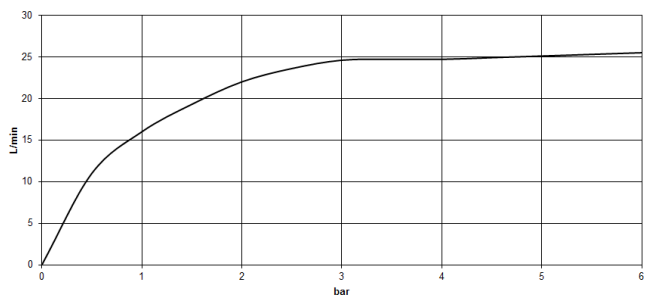

13 801 705

- 205mm projection
- rectangular spray pattern with 55 individual jets
- hole diameter 37 mm
- 1/2" connection
- plug-link mounting
- max. flow 24.6 l/min at 3 bar flow pressure

	Brushed Champagne (22kt Gold)	13 801 705-46
	Chrome	13 801 705-00
	Brushed Platinum	13 801 705-06
	Dark Chrome	13 801 705-19
	Champagne (22kt Gold)	13 801 705-47
	Brushed Dark Platinum	13 801 705-99

13 801 705

mm [inches]

Flow rate chart

13 801 705

Parts for other finishes can be found here: [Chrome](#)

Spare parts list

No.	Item Number	Name	Quantity used	Delivery time
1	09 24 03 081 10 90	extension	1	2
2	09 24 03 180 90	nipple	1	2
3	09 14 10 119 90	seal	1	2
4	09 31 20 027 10-00	plug	2	10
5	09 14 10 132 90	seal	2	2
6	90 31 11 004 00 90	pin	1	2
7	90 11 02 299 00 90	aerator	1	2