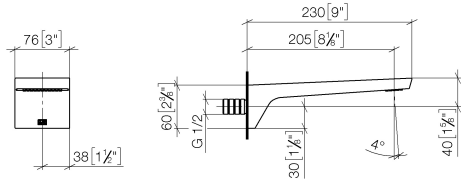

13 801 705

- 205mm projection
- rectangular spray pattern with 55 individual jets
- hole diameter 37 mm
- 1/2" connection
- plug-link mounting
- max. flow 24.6 l/min at 3 bar flow pressure

	Champagne (22kt Gold)	13 801 705-47
	Chrome	13 801 705-00
	Brushed Platinum	13 801 705-06
	Dark Chrome	13 801 705-19
	Brushed Champagne (22kt Gold)	13 801 705-46
	Brushed Dark Platinum	13 801 705-99

13 801 705

mm [inches]

Flow rate chart

13 801 705

Parts for other finishes can be found here: [Chrome](#)

Spare parts list

No.	Item Number	Name	Quantity used	Delivery time
1	09 24 03 081 10 90	extension	1	2
2	09 24 03 180 90	nipple	1	2
3	09 14 10 119 90	seal	1	2
4	09 31 20 027 10-00	plug	2	10
5	09 14 10 132 90	seal	2	2
6	90 31 11 004 00 90	pin	1	2
7	90 11 02 299 00 90	aerator	1	2