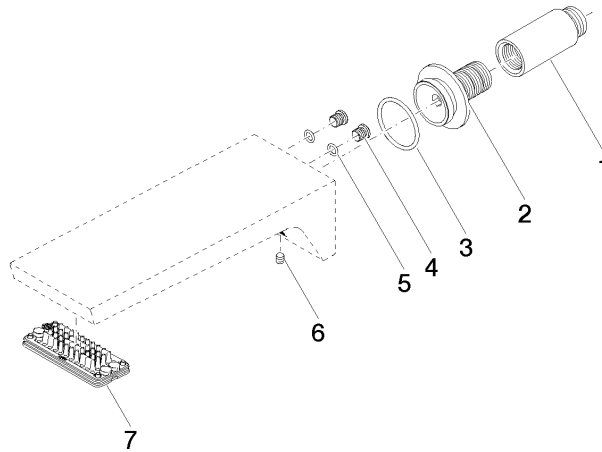

13 801 705

- 205mm projection
- rectangular spray pattern with 55 individual jets
- hole diameter 37 mm
- 1/2" connection
- plug-link mounting
- max. flow 24.6 l/min at 3 bar flow pressure

	Champagne (22kt Gold)	13 801 705-47
	Chrome	13 801 705-00
	Brushed Platinum	13 801 705-06
	Dark Chrome	13 801 705-19
	Brushed Champagne (22kt Gold)	13 801 705-46
	Brushed Dark Platinum	13 801 705-99

13 801 705

mm [inches]

Flow rate chart

13 801 705

Parts for other finishes can be found here: [Chrome](#)

Spare parts list

No.	Item Number	Name	Quantity used	Delivery time
1	09 24 03 081 10 90	extension	1	2
2	09 24 03 180 90	nipple	1	2
3	09 14 10 119 90	seal	1	2
4	09 31 20 027 10-00	plug	2	10
5	09 14 10 132 90	seal	2	2
6	90 31 11 004 00 90	pin	1	2
7	90 11 02 299 00 90	aerator	1	2