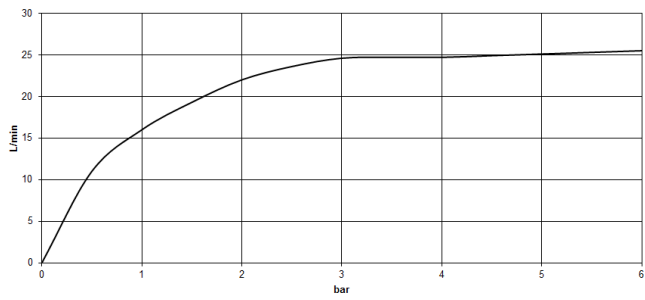

13 801 705

- 205mm projection
- rectangular spray pattern with 55 individual jets
- hole diameter 37 mm
- 1/2" connection
- plug-link mounting
- max. flow 24.6 l/min at 3 bar flow pressure

	Champagne (22kt Gold)	13 801 705-47
	Chrome	13 801 705-00
	Brushed Platinum	13 801 705-06
	Dark Chrome	13 801 705-19
	Brushed Champagne (22kt Gold)	13 801 705-46
	Brushed Dark Platinum	13 801 705-99

13 801 705

mm [inches]

Flow rate chart

13 801 705

Parts for other finishes can be found here: [Chrome](#)

Spare parts list

No.	Item Number	Name	Quantity used	Delivery time
1	09 24 03 081 10 90	extension	1	2
2	09 24 03 180 90	nipple	1	2
3	09 14 10 119 90	seal	1	2
4	09 31 20 027 10-00	plug	2	10
5	09 14 10 132 90	seal	2	2
6	90 31 11 004 00 90	pin	1	2
7	90 11 02 299 00 90	aerator	1	2