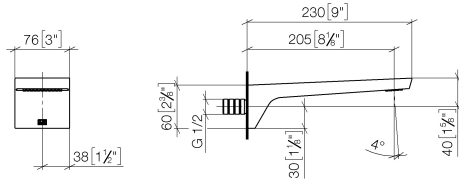

CL.1 Bath spout for wall mounting - Brushed Dark Platinum

CL.1

13 801 705

- 205mm projection
- rectangular spray pattern with 55 individual jets
- hole diameter 37 mm
- 1/2" connection
- plug-link mounting
- max. flow 24.6 l/min at 3 bar flow pressure

- Concealed wall elbow -** 35 085 970 90
- max. recess depth 163 mm
 - min. recess depth 90 mm

13 801 705

mm [inches]

Flow rate chart

Certificates

WRAS_1512012. LGA_28683. IAPMO_4976 (4).

13 801 705

Spare parts list

No.	Item Number	Name	Quantity used	Delivery time
1	09 24 03 081 10 90	extension	1	2
2	09 24 03 180 90	nipple	1	2
3	09 14 10 119 90	seal	1	2
4	09 31 20 027 10-00	plug	2	10
5	09 14 10 132 90	seal	2	2
6	90 31 11 004 00 90	pin	1	2
7	90 11 02 299 00 90	aerator	1	2