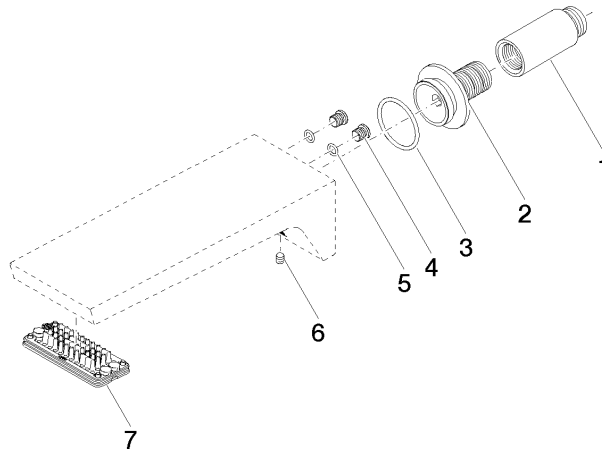

CL.1 Bath spout for wall mounting - Brushed Dark Platinum

CL.1

13 801 705

- 205mm projection
- rectangular spray pattern with 55 individual jets
- hole diameter 37 mm
- 1/2" connection
- plug-link mounting
- max. flow 24.6 l/min at 3 bar flow pressure

- Concealed wall elbow -** 35 085 970 90
- max. recess depth 163 mm
 - min. recess depth 90 mm

13 801 705

mm [inches]

Flow rate chart

Certificates

WRAS_1512012. LGA_28683. IAPMO_4976 (4).

13 801 705

Spare parts list

No.	Item Number	Name	Quantity used	Delivery time
1	09 24 03 081 10 90	extension	1	2
2	09 24 03 180 90	nipple	1	2
3	09 14 10 119 90	seal	1	2
4	09 31 20 027 10-00	plug	2	10
5	09 14 10 132 90	seal	2	2
6	90 31 11 004 00 90	pin	1	2
7	90 11 02 299 00 90	aerator	1	2