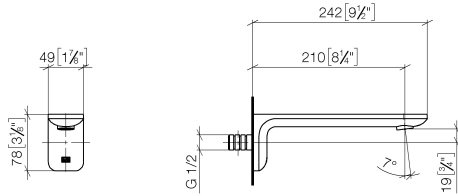

LISSÉ Bath spout for wall mounting - Brushed Light Gold

13 801 845 Product version from 3/9/2016

- 210mm projection
- circular normal flow
- hole diameter 37 mm
- 1/2" connection
- plug-link mounting
- max. flow 21.5 l/min at 3 bar flow pressure
- WRAS

Recommended miscellaneous

- Concealed wall elbow -** 35 085 970 90
- min. recess depth mm
 - max. recess depth mm

LISSÉ Bath spout for wall mounting - Brushed Light Gold

13 801 845 Product version from 3/9/2016

mm [inches]

Flow rate chart

LISSÉ Bath spout for wall mounting - Brushed Light Gold

13 801 845 Product version from 3/9/2016

Spare parts list

No.	Item Number	Name	Quantity used	Delivery time
1	90 24 03 108 00 90	nipple set	1	2
2	90 31 11 004 00 90	pin	1	2
3	90 11 84 014 02-27	spout	1	30