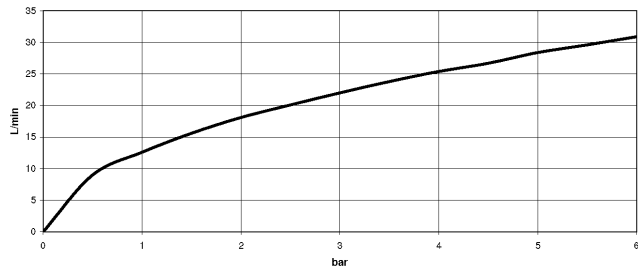

Flow rate chart