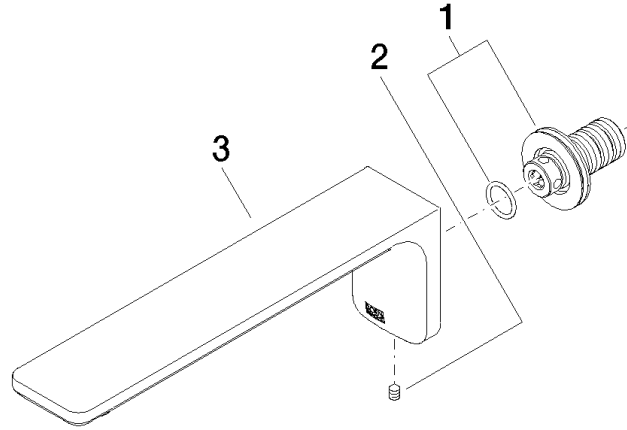

LISSÉ Bath spout for wall mounting - Brushed Light Gold

13 801 845 Product version from 3/9/2016

- 210mm projection
- circular normal flow
- hole diameter 37 mm
- 1/2" connection
- plug-link mounting
- max. flow 21.5 l/min at 3 bar flow pressure
- WRAS

Recommended miscellaneous

- Concealed wall elbow -** 35 085 970 90
- min. recess depth mm
 - max. recess depth mm

LISSÉ Bath spout for wall mounting - Brushed Light Gold

13 801 845 Product version from 3/9/2016

mm [inches]

Flow rate chart

LISSÉ Bath spout for wall mounting - Brushed Light Gold

13 801 845 Product version from 3/9/2016

Spare parts list

No.	Item Number	Name	Quantity used	Delivery time
1	90 24 03 108 00 90	nipple set	1	2
2	90 31 11 004 00 90	pin	1	2
3	90 11 84 014 02-27	spout	1	30