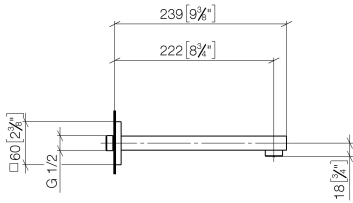

SYMETRICS Wall-mounted basin spout without pop-up waste - Chrome

13 805 980

- 220mm projection
- fixed spout
- circular, air-enriched flow
- hole diameter 37 mm
- rosette 60 x 60 mm
- 1/2" connection
- plug-link mounting
- max. flow 7 l/min
- lead-free
- WRAS 1904065

For Touchfree control please order eSet Touchfree
WITH or WITHOUT temperature adjustment

Recommended miscellaneous

Concealed wall elbow -

35 085 970 90

- max. recess depth 163 mm
- min. recess depth 90 mm

SYMETRICS Wall-mounted basin spout without pop-up waste - Chrome

13 805 980

mm [inches]

Flow rate chart

Codes & Standards

DIN 4109

ISO 3822

Scottish Water
Byelaws

UK Water Supply
Regulations

Ü-Zeichen

SYMETRICS Wall-mounted basin spout without pop-up waste - Chrome

13 805 980

Certificates

WRAS_1904

LGA_18

SYMETRICS Wall-mounted basin spout without pop-up waste - Chrome