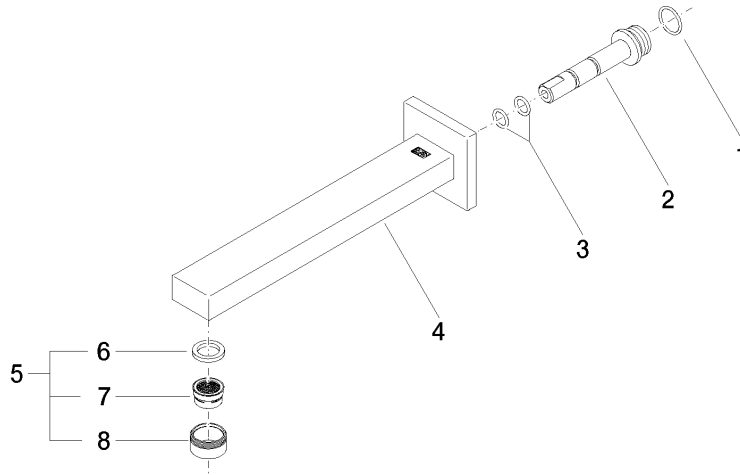

SYMETRICS Wall-mounted basin spout without pop-up waste - Chrome

13 805 980

- 220mm projection
- fixed spout
- circular, air-enriched flow
- hole diameter 37 mm
- rosette 60 x 60 mm
- 1/2" connection
- plug-link mounting
- max. flow 7 l/min
- lead-free
- WRAS 1904065

SYMETRICS Wall-mounted basin spout without pop-up waste - Chrome

13 805 980

mm [inches]

Flow rate chart

Codes & Standards

DIN 4109

ISO 3822

Scottish Water
Byelaws

UK Water Supply
Regulations

Ü-Zeichen

SYMETRICS Wall-mounted basin spout without pop-up waste - Chrome

13 805 980

Certificates

WRAS_1904

LGA_18

SYMETRICS Wall-mounted basin spout without pop-up waste - Chrome

13 805 980

Product version from 4/30/2009

SYMETRICS Wall-mounted basin spout without pop-up waste - Chrome

13 805 980

Spare parts list

Product version from 4/30/2009