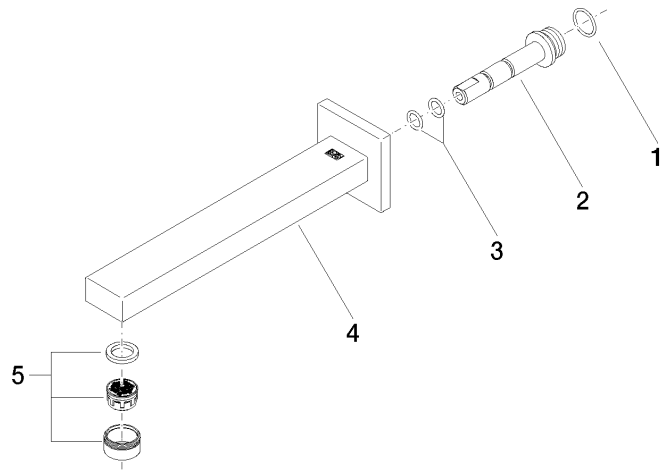

SYMETRICS Wall-mounted basin spout without pop-up waste - Brushed Platinum

13 805 980 Product version from 4/30/2009

- 220mm projection
- fixed spout
- circular, air-enriched flow
- hole diameter 37 mm
- rosette 60 x 60 mm
- 1/2" connection
- plug-link mounting
- max. flow 7 l/min
- lead-free
- WRAS

For Touchfree control please order eSet Touchfree with temperature adjustment

Recommended miscellaneous

- Concealed wall elbow -**
- max. recess depth mm
 - min. recess depth mm

35 085 970 90

SYMETRICS Wall-mounted basin spout without pop-up waste - Brushed Platinum

SYMETRICS Wall-mounted basin spout without pop-up waste - Brushed Platinum

13 805 980 Product version from 4/30/2009

Certificates

LGA_18

WRAS_1904

SYMETRICS Wall-mounted basin spout without pop-up waste - Brushed Platinum

13 805 980 Product version from 4/30/2009

Spare parts list

No.	Item Number	Name	Quantity used	Delivery time
1	09 14 10 053 90	seal	1	2
2	09 24 04 135 90	nipple	1	2
3	09 14 10 008 90	seal	1	2
4	90 11 68 003 01-06	spout	1	10
5	90 23 01 029 02-06	aerator	1	-