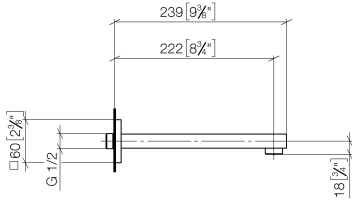

SYMETRICS Wall-mounted basin spout without pop-up waste - Brushed Platinum

13 805 980 Product version from 4/30/2009

- 220mm projection
- fixed spout
- circular, air-enriched flow
- hole diameter 37 mm
- rosette 60 x 60 mm
- 1/2" connection
- plug-link mounting
- max. flow 7 l/min
- lead-free
- WRAS

For Touchfree control please order eSet Touchfree with temperature adjustment

Recommended miscellaneous

- Concealed wall elbow -**
- max. recess depth mm
 - min. recess depth mm

35 085 970 90

SYMETRICS Wall-mounted basin spout without pop-up waste - Brushed Platinum

13 805 980 Product version from 4/30/2009
mm [inches]

Flow rate chart

Codes & Standards

DIN 4109

ISO 3822

Scottish Water
Byelaws

UK Water Supply
Regulations

Ü-Zeichen