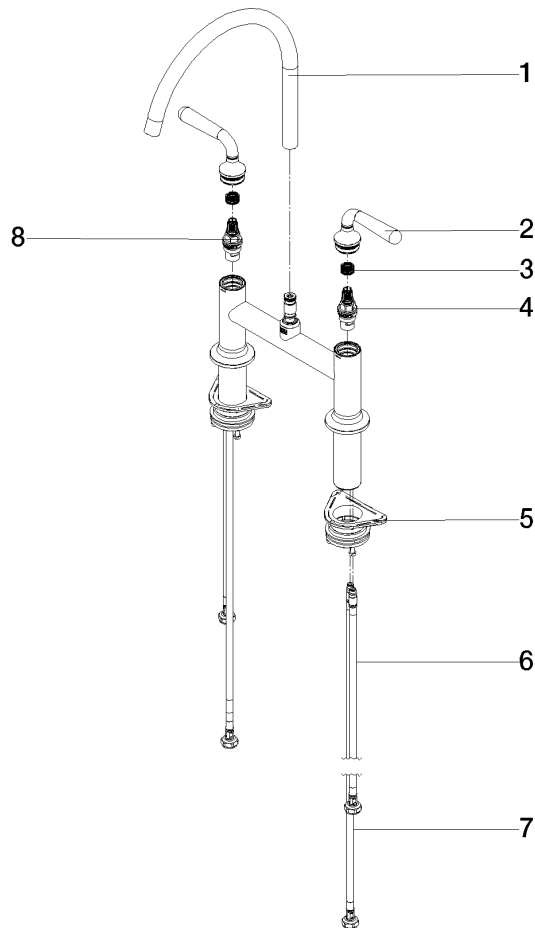

19 815 809

- 241mm projection
- pivotable spout 360°
- air-enriched flow
- max. flow 7 l/min at 3 bar flow pressure
- lead-free
- This product can help a building meet the requirements of Green Building Rating Systems, e.g. LEED®, BREEAM®, DGNB

Recommended miscellaneous

VAIA Dispenser with rosette - 82 434 809-06
Brushed Platinum

19 815 809

mm [inches]
1:5

Flow rate chart

Certificates

LGA_38632.

19 815 809

Parts for other finishes can be found here: [Chrome](#)

Spare parts list

No.	Item Number	Name	Quantity used	Delivery time
1	90 28 22 396 00-06	spout	1	-
Spare part can no longer be ordered, please order the replacement item				
2	90 20 80 057 00-06	handle	2	-
Spare part can no longer be ordered, please order the replacement item				
3	90 12 12 232 00 90	fixing cap	2	2
4	90 90 03 130 00 90	top	1	2
5	04 30 11 040 00 90	fixing set	2	2
6	04 30 04 100 00 90	hose	2	2
7	04 30 04 101 00 90	hose	2	2
8	90 90 03 131 00 90	top	1	2