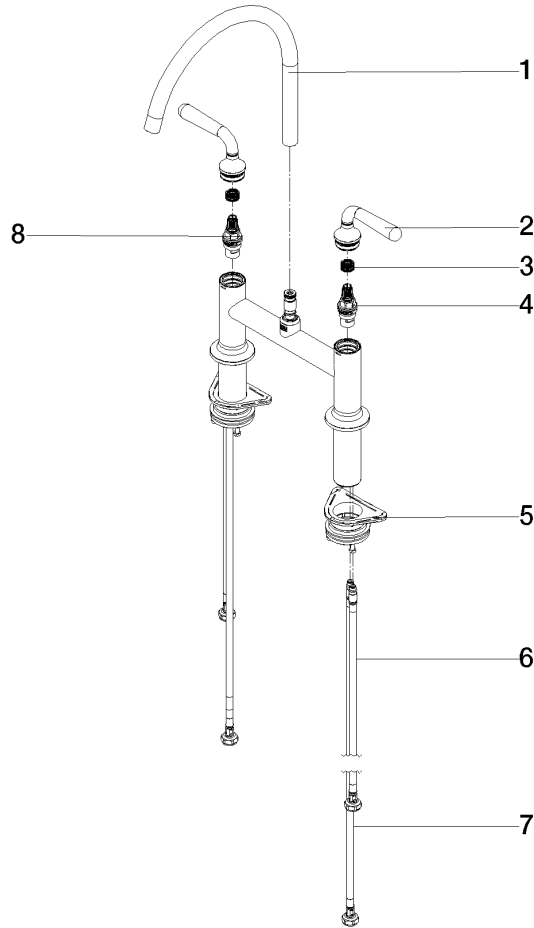

19 815 809

- 241mm projection
- pivotable spout 360°
- air-enriched flow
- max. flow 7 l/min at 3 bar flow pressure
- lead-free
- This product can help a building meet the requirements of Green Building Rating Systems, e.g. LEED®, BREEAM®, DGNB

Recommended miscellaneous

VAIA Dispenser with rosette - Platinum 82 434 809-08

19 815 809

mm [inches]
1:5

Flow rate chart

Certificates

LGA_38632.

19 815 809

Parts for other finishes can be found here: [Chrome](#)

Spare parts list

No.	Item Number	Name	Quantity used	Delivery time
1	90 28 22 396 00-08	spout	1	-
Spare part can no longer be ordered, please order the replacement item				
2	90 20 80 057 00-08	handle	2	-
Spare part can no longer be ordered, please order the replacement item				
3	90 12 12 232 00 90	fixing cap	2	2
4	90 90 03 130 00 90	top	1	2
5	04 30 11 040 00 90	fixing set	2	2
6	04 30 04 100 00 90	hose	2	2
7	04 30 04 101 00 90	hose	2	2
8	90 90 03 131 00 90	top	1	2