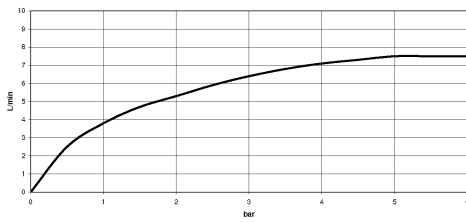

Recommended miscellaneous

VAIA Dispenser with rosette - Platinum 82 434 809-08

19 815 809

mm [inches]
1:5

Flow rate chart

Certificates

LGA_38632.

19 815 809