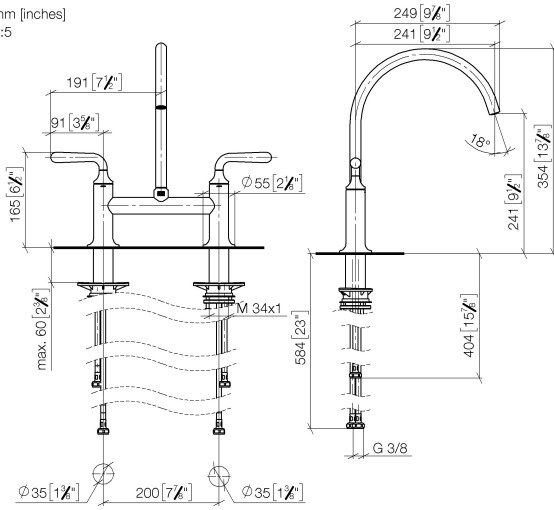

19 815 809

- 241mm projection
- pivotable spout 360°
- air-enriched flow
- max. flow 7 l/min at 3 bar flow pressure
- lead-free
- This product can help a building meet the requirements of Green Building Rating Systems, e.g. LEED®, BREEAM®, DGNB

Recommended miscellaneous

VAIA Dispenser with rosette - Platinum 82 434 809-08

19 815 809

mm [inches]
1:5

Flow rate chart

Certificates

LGA_38632.

19 815 809

Parts for other finishes can be found here: [Chrome](#)

Spare parts list

No.	Item Number	Name	Quantity used	Delivery time
1	90 28 22 396 00-08	spout	1	-
Spare part can no longer be ordered, please order the replacement item				
2	90 20 80 057 00-08	handle	2	-
Spare part can no longer be ordered, please order the replacement item				
3	90 12 12 232 00 90	fixing cap	2	2
4	90 90 03 130 00 90	top	1	2
5	04 30 11 040 00 90	fixing set	2	2
6	04 30 04 100 00 90	hose	2	2
7	04 30 04 101 00 90	hose	2	2
8	90 90 03 131 00 90	top	1	2