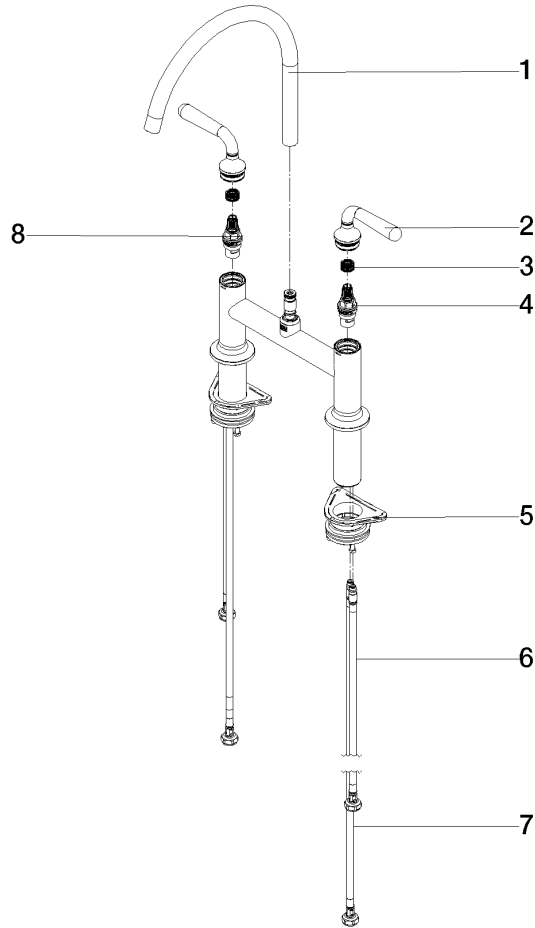

VAIA Two-hole bridge mixer for rinsing/Profi spray - Brushed Champagne (22kt Gold)

VAIA

19 815 809

- 241mm projection
- pivotable spout 360°
- air-enriched flow
- max. flow 7 l/min at 3 bar flow pressure
- lead-free
- This product can help a building meet the requirements of Green Building Rating Systems, e.g. LEED®, BREEAM®, DGNB

	Brushed Champagne (22kt Gold)	19 815 809-46
	Chrome	19 815 809-00
	Brushed Platinum	19 815 809-06
	Platinum	19 815 809-08
	Durabrand (23kt Gold)	19 815 809-09
	Dark Chrome	19 815 809-19
	Brushed Durabrand (23kt Gold)	19 815 809-28
	Matte Black	19 815 809-33
	Champagne (22kt Gold)	19 815 809-47
	Brushed Chrome	19 815 809-93
	Brushed Dark Platinum	19 815 809-99

Recommended miscellaneous

VAIA Dispenser with rosette - Brushed Champagne (22kt Gold) 82 434 809-46

19 815 809
Parts for other
finishes can be found
here: Chrome

Spare parts list

No.	Item Number	Name	Quantity used	Delivery time
1	90 28 22 396 00-46	spout	1	-
Spare part can no longer be ordered, please order the replacement item				
2	90 20 80 057 00-46	handle	2	-
Spare part can no longer be ordered, please order the replacement item				
3	90 12 12 232 00 90	fixing cap	2	2
4	90 90 03 130 00 90	top	1	2
5	04 30 11 040 00 90	fixing set	2	2
6	04 30 04 100 00 90	hose	2	2
7	04 30 04 101 00 90	hose	2	2
8	90 90 03 131 00 90	top	1	2