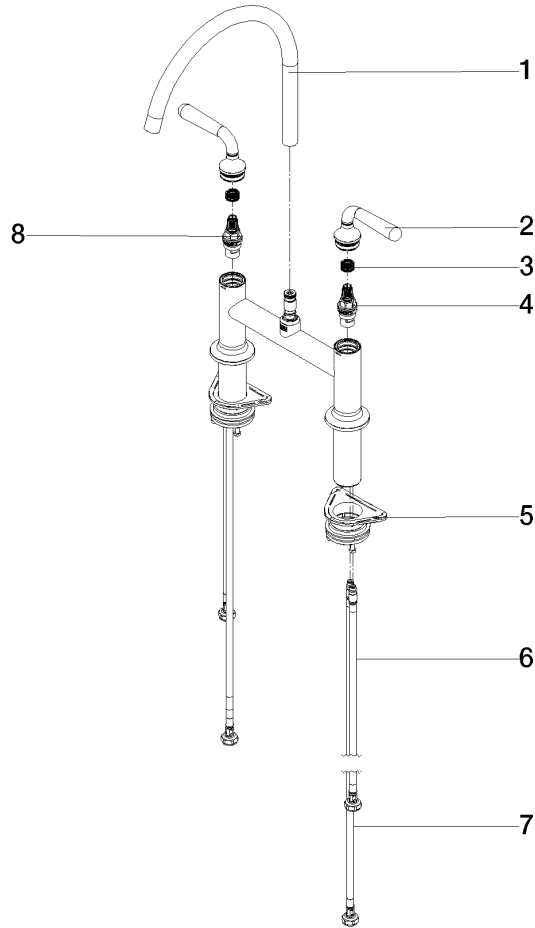

19 815 809

- 241mm projection
- pivotable spout 360°
- air-enriched flow
- max. flow 7 l/min at 3 bar flow pressure
- lead-free
- This product can help a building meet the requirements of Green Building Rating Systems, e.g. LEED®, BREEAM®, DGNB

Recommended miscellaneous

**VAIA Dispenser with rosette - Champagne (22kt Gold)** 82 434 809-47

19 815 809

Parts for other finishes can be found here: [Chrome](#)

### Spare parts list

No.	Item Number	Name	Quantity used	Delivery time
1	90 28 22 396 00-47	spout	1	-
Spare part can no longer be ordered, please order the replacement item				
2	90 20 80 057 00-47	handle	2	-
Spare part can no longer be ordered, please order the replacement item				
3	90 12 12 232 00 90	fixing cap	2	2
4	90 90 03 130 00 90	top	1	2
5	04 30 11 040 00 90	fixing set	2	2
6	04 30 04 100 00 90	hose	2	2
7	04 30 04 101 00 90	hose	2	2
8	90 90 03 131 00 90	top	1	2