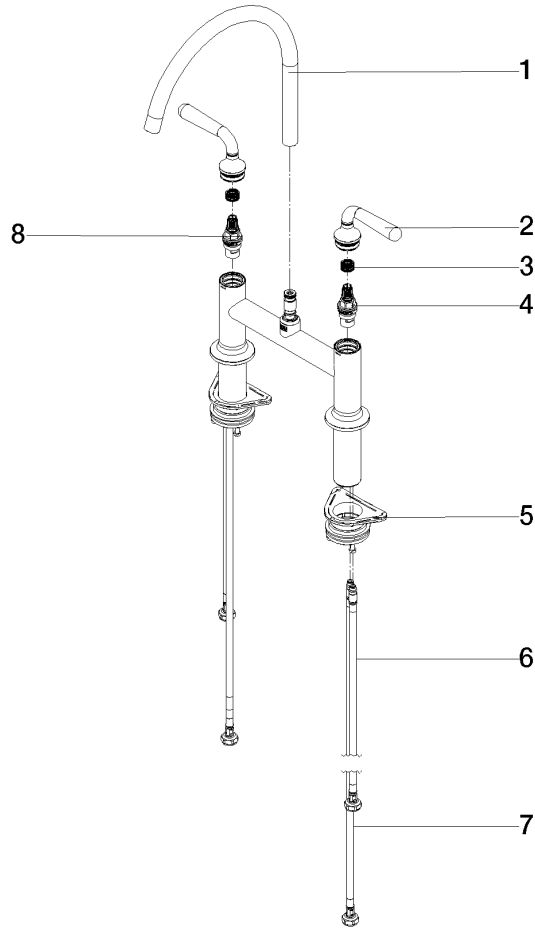

19 815 809

- 241mm projection
- pivotable spout 360°
- air-enriched flow
- max. flow 7 l/min at 3 bar flow pressure
- lead-free
- This product can help a building meet the requirements of Green Building Rating Systems, e.g. LEED®, BREEAM®, DGNB

Recommended miscellaneous

VAIA Dispenser with rosette - 82 434 809-93
Brushed Chrome

19 815 809

Flow rate chart

Certificates

LGA_38632.

19 815 809

Parts for other finishes can be found here: [Chrome](#)

Spare parts list

No.	Item Number	Name	Quantity used	Delivery time
1	90 28 22 396 00-93	spout	1	-
Spare part can no longer be ordered, please order the replacement item				
2	90 20 80 057 00-93	handle	2	-
Spare part can no longer be ordered, please order the replacement item				
3	90 12 12 232 00 90	fixing cap	2	2
4	90 90 03 130 00 90	top	1	2
5	04 30 11 040 00 90	fixing set	2	2
6	04 30 04 100 00 90	hose	2	2
7	04 30 04 101 00 90	hose	2	2
8	90 90 03 131 00 90	top	1	2