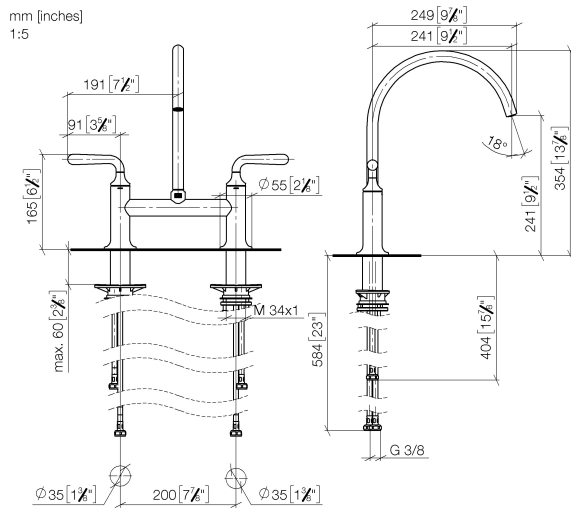

19 815 809

- 241mm projection
- pivotable spout 360°
- air-enriched flow
- max. flow 7 l/min at 3 bar flow pressure
- lead-free
- This product can help a building meet the requirements of Green Building Rating Systems, e.g. LEED®, BREEAM®, DGNB

Recommended miscellaneous

VAIA Dispenser with rosette - 82 434 809-93
Brushed Chrome

19 815 809

Flow rate chart

Certificates

LGA_38632.

19 815 809

Parts for other finishes can be found here: [Chrome](#)

Spare parts list

No.	Item Number	Name	Quantity used	Delivery time
1	90 28 22 396 00-93	spout	1	-
Spare part can no longer be ordered, please order the replacement item				
2	90 20 80 057 00-93	handle	2	-
Spare part can no longer be ordered, please order the replacement item				
3	90 12 12 232 00 90	fixing cap	2	2
4	90 90 03 130 00 90	top	1	2
5	04 30 11 040 00 90	fixing set	2	2
6	04 30 04 100 00 90	hose	2	2
7	04 30 04 101 00 90	hose	2	2
8	90 90 03 131 00 90	top	1	2