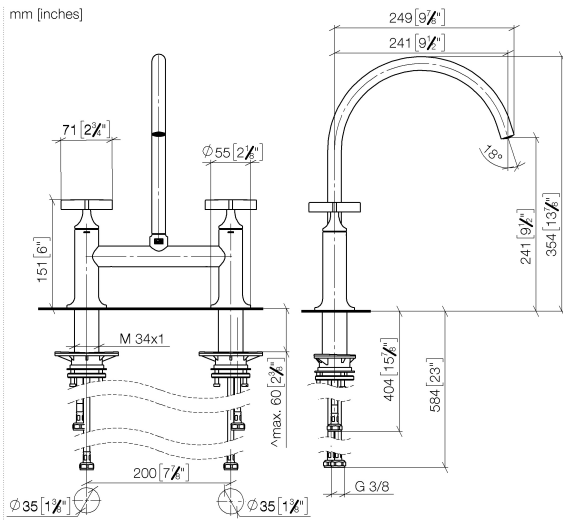

19 825 809

- 241mm projection
- pivotable spout 360°
- air-enriched flow
- max. flow 7 l/min at 3 bar flow pressure
- lead-free
- This product can help a building meet the requirements of Green Building Rating Systems, e.g. LEED®, BREEAM®, DGNB

Recommended miscellaneous

VAIA Dispenser with rosette - 82 434 809-06
Brushed Platinum

19 825 809

Flow rate chart

Certificates

LGA_38632.

19 825 809

Parts for other finishes can be found here: [Chrome](#)

Spare parts list

No.	Item Number	Name	Quantity used	Delivery time
1	90 28 22 396 00-06	spout	1	-
Spare part can no longer be ordered, please order the replacement item				
2	90 20 80 036 00-06	handle	2	-
Spare part can no longer be ordered, please order the replacement item				
3	90 12 12 232 00 90	fixing cap	2	2
4	90 90 03 131 00 90	top	2	2
5	04 30 11 040 00 90	fixing set	2	2
6	04 30 04 100 00 90	hose	2	2
7	04 30 04 101 00 90	hose	2	2