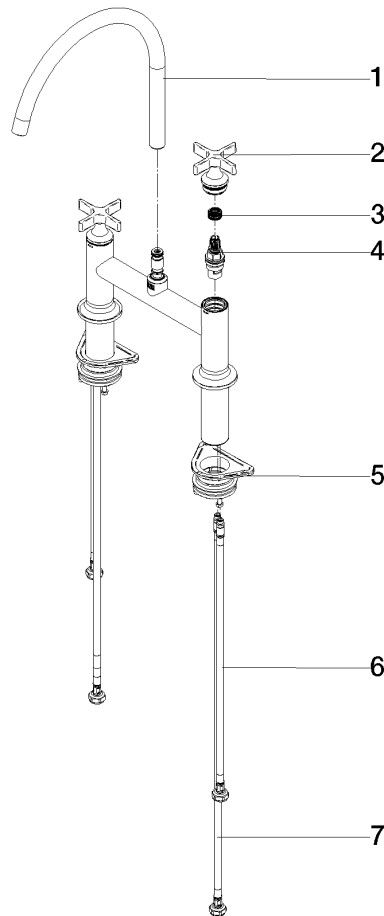

19 825 809

- 241mm projection
- pivotable spout 360°
- air-enriched flow
- max. flow 7 l/min at 3 bar flow pressure
- lead-free
- This product can help a building meet the requirements of Green Building Rating Systems, e.g. LEED®, BREEAM®, DGNB

	Dark Chrome	19 825 809-19
	Chrome	19 825 809-00
	Brushed Platinum	19 825 809-06
	Platinum	19 825 809-08
	Durabrand (23kt Gold)	19 825 809-09
	Brushed Durabrand (23kt Gold)	19 825 809-28
	Matte Black	19 825 809-33
	Brushed Champagne (22kt Gold)	19 825 809-46
	Champagne (22kt Gold)	19 825 809-47
	Brushed Chrome	19 825 809-93
	Brushed Dark Platinum	19 825 809-99

Recommended miscellaneous

VAIA Dispenser with rosette - Dark Chrome 82 434 809-19

19 825 809

Flow rate chart

Certificates

LGA_38632.

19 825 809

Parts for other finishes can be found here: [Chrome](#)

Spare parts list

No.	Item Number	Name	Quantity used	Delivery time
1	90 28 22 396 00-19	spout	1	-
Spare part can no longer be ordered, please order the replacement item				
2	90 20 80 036 00-19	handle	2	-
Spare part can no longer be ordered, please order the replacement item				
3	90 12 12 232 00 90	fixing cap	2	2
4	90 90 03 131 00 90	top	2	2
5	04 30 11 040 00 90	fixing set	2	2
6	04 30 04 100 00 90	hose	2	2
7	04 30 04 101 00 90	hose	2	2