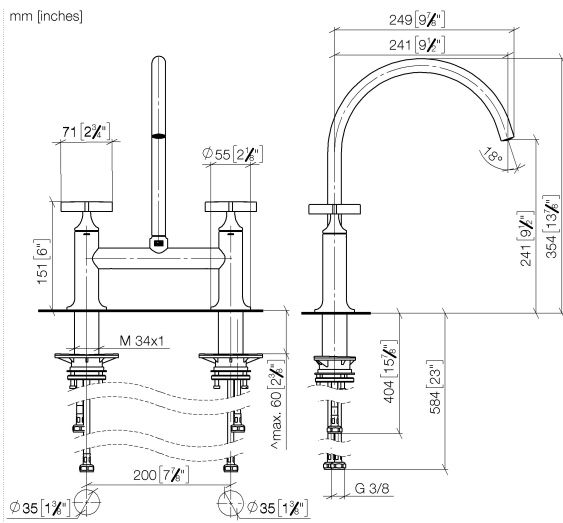

19 825 809

- 241mm projection
- pivotable spout 360°
- air-enriched flow
- max. flow 7 l/min at 3 bar flow pressure
- lead-free
- This product can help a building meet the requirements of Green Building Rating Systems, e.g. LEED®, BREEAM®, DGNB

Recommended miscellaneous

VAIA Dispenser with rosette - Champagne (22kt Gold) 82 434 809-47

19 825 809

Flow rate chart

Certificates

LGA_38632.

19 825 809

Parts for other finishes can be found here: [Chrome](#)

Spare parts list

No.	Item Number	Name	Quantity used	Delivery time
1	90 28 22 396 00-47	spout	1	-
Spare part can no longer be ordered, please order the replacement item				
2	90 20 80 036 00-47	handle	2	-
Spare part can no longer be ordered, please order the replacement item				
3	90 12 12 232 00 90	fixing cap	2	2
4	90 90 03 131 00 90	top	2	2
5	04 30 11 040 00 90	fixing set	2	2
6	04 30 04 100 00 90	hose	2	2
7	04 30 04 101 00 90	hose	2	2