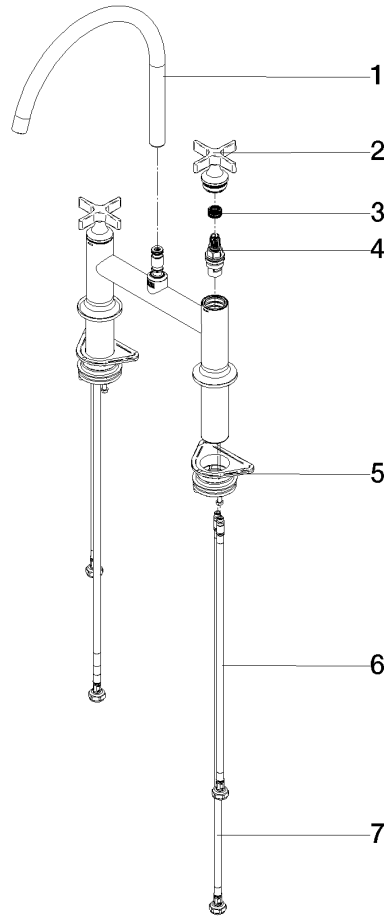

19 825 809

- 241mm projection
- pivotable spout 360°
- air-enriched flow
- max. flow 7 l/min at 3 bar flow pressure
- lead-free
- This product can help a building meet the requirements of Green Building Rating Systems, e.g. LEED®, BREEAM®, DGNB

	Champagne (22kt Gold)	19 825 809-47
	Chrome	19 825 809-00
	Brushed Platinum	19 825 809-06
	Platinum	19 825 809-08
	Durabronze (23kt Gold)	19 825 809-09
	Dark Chrome	19 825 809-19
	Brushed Durabronze (23kt Gold)	19 825 809-28
	Matte Black	19 825 809-33
	Brushed Champagne (22kt Gold)	19 825 809-46
	Brushed Chrome	19 825 809-93
	Brushed Dark Platinum	19 825 809-99

Recommended miscellaneous

VAIA Dispenser with rosette - Champagne (22kt Gold) 82 434 809-47

19 825 809

Flow rate chart

Certificates

LGA_38632.

19 825 809

Parts for other finishes can be found here: [Chrome](#)

Spare parts list

No.	Item Number	Name	Quantity used	Delivery time
1	90 28 22 396 00-47	spout	1	-
Spare part can no longer be ordered, please order the replacement item				
2	90 20 80 036 00-47	handle	2	-
Spare part can no longer be ordered, please order the replacement item				
3	90 12 12 232 00 90	fixing cap	2	2
4	90 90 03 131 00 90	top	2	2
5	04 30 11 040 00 90	fixing set	2	2
6	04 30 04 100 00 90	hose	2	2
7	04 30 04 101 00 90	hose	2	2