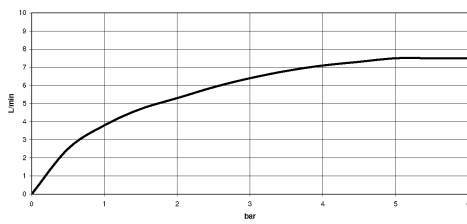

19 825 809

- 241mm projection
- pivotable spout 360°
- air-enriched flow
- max. flow 7 l/min at 3 bar flow pressure
- lead-free
- This product can help a building meet the requirements of Green Building Rating Systems, e.g. LEED®, BREEAM®, DGNB

Recommended miscellaneous

VAIA Dispenser with rosette - Champagne (22kt Gold) 82 434 809-47

19 825 809

Flow rate chart

Certificates

LGA_38632.

19 825 809

Parts for other finishes can be found here: [Chrome](#)