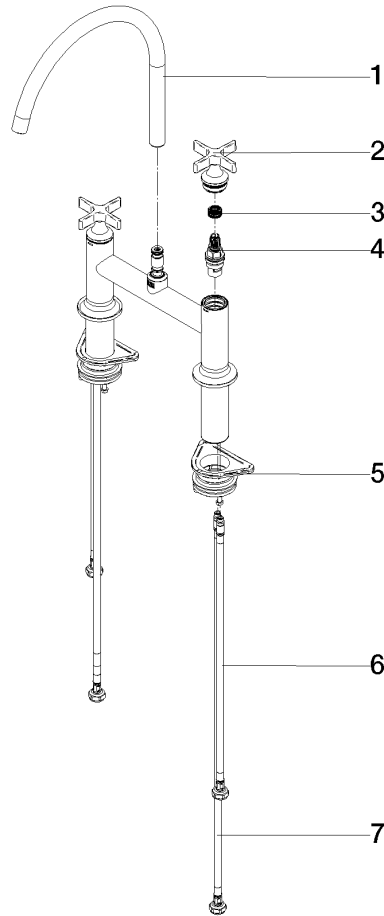

19 825 809

- 241mm projection
- pivotable spout 360°
- air-enriched flow
- max. flow 7 l/min at 3 bar flow pressure
- lead-free
- This product can help a building meet the requirements of Green Building Rating Systems, e.g. LEED®, BREEAM®, DGNB

	Brushed Dark Platinum	19 825 809-99
	Chrome	19 825 809-00
	Brushed Platinum	19 825 809-06
	Platinum	19 825 809-08
	Durabronze (23kt Gold)	19 825 809-09
	Dark Chrome	19 825 809-19
	Brushed Durabronze (23kt Gold)	19 825 809-28
	Matte Black	19 825 809-33
	Brushed Champagne (22kt Gold)	19 825 809-46
	Champagne (22kt Gold)	19 825 809-47
	Brushed Chrome	19 825 809-93

Recommended miscellaneous

VAIA Dispenser with rosette - 82 434 809-99
Brushed Dark Platinum

19 825 809

Flow rate chart

Certificates

LGA_38632.

19 825 809

Parts for other finishes can be found here: [Chrome](#)

Spare parts list

No.	Item Number	Name	Quantity used	Delivery time
1	90 28 22 396 00-99	spout	1	-
Spare part can no longer be ordered, please order the replacement item				
2	90 20 80 036 00-99	handle	2	-
Spare part can no longer be ordered, please order the replacement item				
3	90 12 12 232 00 90	fixing cap	2	2
4	90 90 03 131 00 90	top	2	2
5	04 30 11 040 00 90	fixing set	2	2
6	04 30 04 100 00 90	hose	2	2
7	04 30 04 101 00 90	hose	2	2