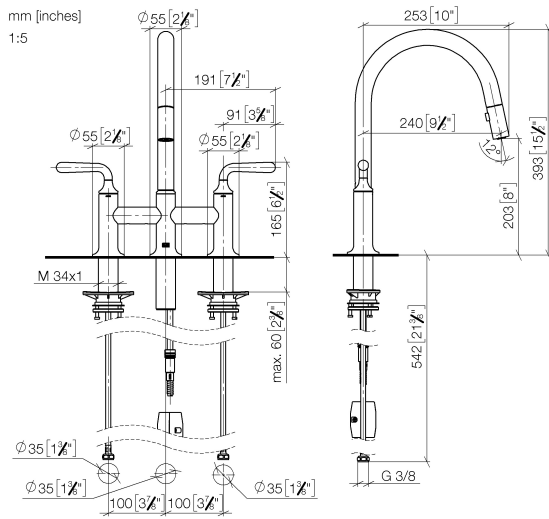

19 870 809

- 240mm projection
- pivotable spout 360°
- Optional swivel limiter available with swivel limiter set 12 823 970 90
- air-enriched flow and spray flow
- 1800 mm metal shower hose
- sprayface with anti-scaling system
- max. flow 8 l/min at 3 bar flow pressure
- lead-free
- This product can help a building meet the requirements of Green Building Rating Systems, e.g. LEED®, BREEAM®, DGNB

Recommended miscellaneous

Swivel limitation set -

12 823 970 90

Recommended miscellaneous

VAIA Dispenser with rosette -
Platinum

82 434 809-08

19 870 809

Flow rate chart

Certificates

LGA_38633.

Belgaqua_24-005-
27_3.

19 870 809

Spare parts list

No.	Item Number	Name	Quantity used	Delivery time
1	90 28 22 397 00-08	spout	1	40
2	90 20 80 057 00-08	handle	2	-
Spare part can no longer be ordered, please order the replacement item				
3	90 12 12 232 00 90	fixing cap	2	2
4	90 90 03 130 00 90	top	1	2
5	04 30 11 040 00 90	fixing set	2	2
6	04 30 04 100 00 90	hose	2	2
7	04 21 50 010 00 90	accessories	1	2
8	04 30 02 120 00-85	hose	1	30
9	90 24 03 253 00 90	adaptor	1	2
10	04 28 20 067 00 90	pipe	1	2
11	90 90 03 131 00 90	top	1	2
12	90 18 40 317 00-08	shower	1	40