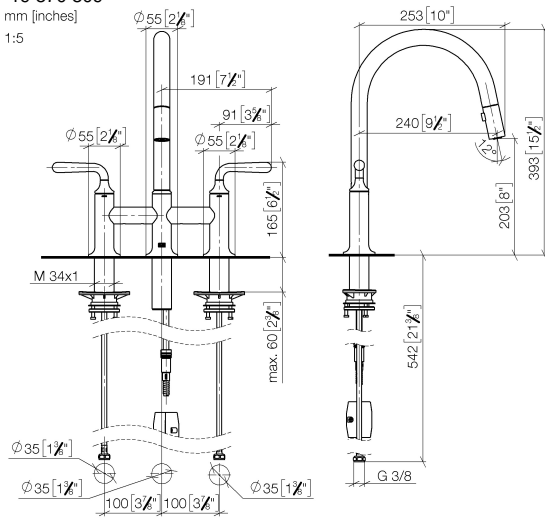

VAIA Three-hole bridge mixer Pull-down with spray function - Durabronss (23kt Gold)

VAIA

19 870 809

- 240mm projection
- pivotable spout 360°
- Optional swivel limiter available with swivel limiter set 12 823 970 90
- air-enriched flow and spray flow
- 1800 mm metal shower hose
- sprayface with anti-scaling system
- max. flow 8 l/min at 3 bar flow pressure
- lead-free
- This product can help a building meet the requirements of Green Building Rating Systems, e.g. LEED®, BREEAM®, DGNB

Recommended miscellaneous

Swivel limitation set -

12 823 970 90

Recommended miscellaneous

VAIA Dispenser with rosette - Durabronss (23kt Gold)

82 434 809-09

19 870 809

mm [inches]

1:5

Flow rate chart

Certificates

LGA_38633.

Belgaqua_24-005-27_3.

19 870 809

Spare parts list

No.	Item Number	Name	Quantity used	Delivery time
1	90 28 22 397 00-09	spout	1	40
2	90 20 80 057 00-09	handle	2	-
Spare part can no longer be ordered, please order the replacement item				
3	90 12 12 232 00 90	fixing cap	2	2
4	90 90 03 130 00 90	top	1	2
5	04 30 11 040 00 90	fixing set	2	2
6	04 30 04 100 00 90	hose	2	2
7	04 21 50 010 00 90	accessories	1	2
8	04 30 02 120 00-85	hose	1	30
9	90 24 03 253 00 90	adaptor	1	2
10	04 28 20 067 00 90	pipe	1	2
11	90 90 03 131 00 90	top	1	2
12	90 18 40 317 00-09	shower	1	40