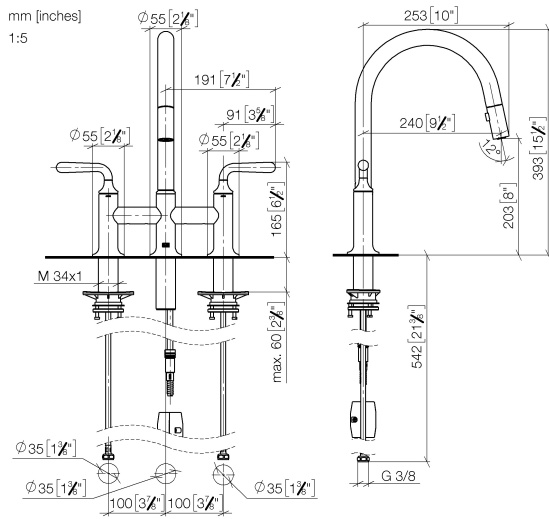

19 870 809

- 240mm projection
- pivotable spout 360°
- Optional swivel limiter available with swivel limiter set 12 823 970 90
- air-enriched flow and spray flow
- 1800 mm metal shower hose
- sprayface with anti-scaling system
- max. flow 8 l/min at 3 bar flow pressure
- lead-free
- This product can help a building meet the requirements of Green Building Rating Systems, e.g. LEED®, BREEAM®, DGNB

Recommended miscellaneous

Swivel limitation set -

12 823 970 90

Recommended miscellaneous

VAIA Dispenser with rosette - Dark Chrome 82 434 809-19

19 870 809

Flow rate chart

Certificates

LGA_38633.

Belgaqua_24-005-
27_3.

19 870 809

Spare parts list

No.	Item Number	Name	Quantity used	Delivery time
1	90 28 22 397 00-19	spout	1	20
2	90 20 80 057 00-19	handle	2	-
Spare part can no longer be ordered, please order the replacement item				
3	90 12 12 232 00 90	fixing cap	2	2
4	90 90 03 130 00 90	top	1	2
5	04 30 11 040 00 90	fixing set	2	2
6	04 30 04 100 00 90	hose	2	2
7	04 21 50 010 00 90	accessories	1	2
8	04 30 02 120 00-85	hose	1	30
9	90 24 03 253 00 90	adaptor	1	2
10	04 28 20 067 00 90	pipe	1	2
11	90 90 03 131 00 90	top	1	2
12	90 18 40 317 00-19	shower	1	20