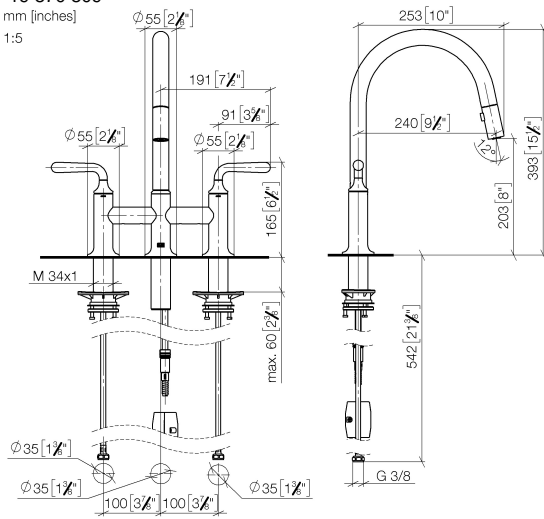

**VAIA Three-hole bridge mixer Pull-down with spray function - Brushed Durabron (23kt Gold)**

VAIA

19 870 809

- 240mm projection
- pivotable spout 360°
- Optional swivel limiter available with swivel limiter set 12 823 970 90
- air-enriched flow and spray flow
- 1800 mm metal shower hose
- sprayface with anti-scaling system
- max. flow 8 l/min at 3 bar flow pressure
- lead-free
- This product can help a building meet the requirements of Green Building Rating Systems, e.g. LEED®, BREEAM®, DGNB

**Recommended miscellaneous**

**Swivel limitation set -**

12 823 970 90

**Recommended miscellaneous**

**VAIA Dispenser with rosette -  
Brushed Durabron (23kt Gold)**

82 434 809-28

**VAIA Three-hole bridge mixer Pull-down with spray function - Brushed Durabronz (23kt Gold)**

VAIA

19 870 809

mm [inches]

1:5

**Flow rate chart**

**Certificates**

LGA\_38633.

Belgaqua\_24-005-  
27\_3.

19 870 809

Spare parts list

No.	Item Number	Name	Quantity used	Delivery time
1	90 28 22 397 00-28	spout	1	20
2	90 20 80 057 00-28	handle	2	-
Spare part can no longer be ordered, please order the replacement item				
3	90 12 12 232 00 90	fixing cap	2	2
4	90 90 03 130 00 90	top	1	2
5	04 30 11 040 00 90	fixing set	2	2
6	04 30 04 100 00 90	hose	2	2
7	04 21 50 010 00 90	accessories	1	2
8	04 30 02 120 00-85	hose	1	30
9	90 24 03 253 00 90	adaptor	1	2
10	04 28 20 067 00 90	pipe	1	2
11	90 90 03 131 00 90	top	1	2
12	90 18 40 317 00-28	shower	1	20