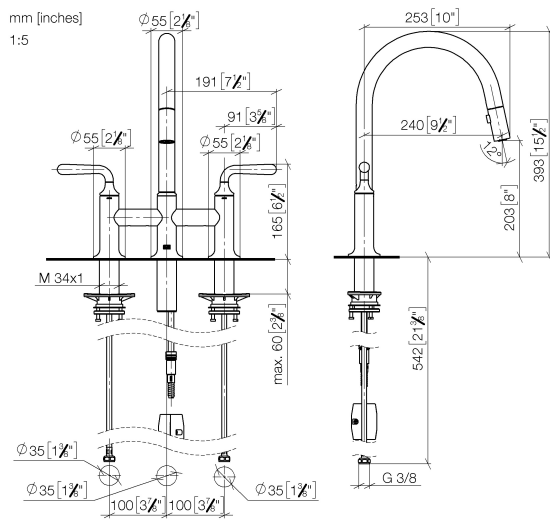

19 870 809

- 240mm projection
- pivotable spout 360°
- Optional swivel limiter available with swivel limiter set 12 823 970 90
- air-enriched flow and spray flow
- 1800 mm metal shower hose
- sprayface with anti-scaling system
- max. flow 8 l/min at 3 bar flow pressure
- lead-free
- This product can help a building meet the requirements of Green Building Rating Systems, e.g. LEED®, BREEAM®, DGNB

Recommended miscellaneous

Swivel limitation set -

12 823 970 90

Recommended miscellaneous

VAIA Dispenser with rosette -
Matte Black

82 434 809-33

19 870 809

Flow rate chart

Certificates

LGA_38633.

Belgaqua_24-005-
27_3.

19 870 809

Spare parts list

No.	Item Number	Name	Quantity used	Delivery time
1	90 28 22 397 00-33	spout	1	30
2	90 20 80 057 00-33	handle	2	-
Spare part can no longer be ordered, please order the replacement item				
3	90 12 12 232 00 90	fixing cap	2	2
4	90 90 03 130 00 90	top	1	2
5	04 30 11 040 00 90	fixing set	2	2
6	04 30 04 100 00 90	hose	2	2
7	04 21 50 010 00 90	accessories	1	2
8	04 30 02 120 00-85	hose	1	30
9	90 24 03 253 00 90	adaptor	1	2
10	04 28 20 067 00 90	pipe	1	2
11	90 90 03 131 00 90	top	1	2
12	90 18 40 317 00-33	shower	1	30