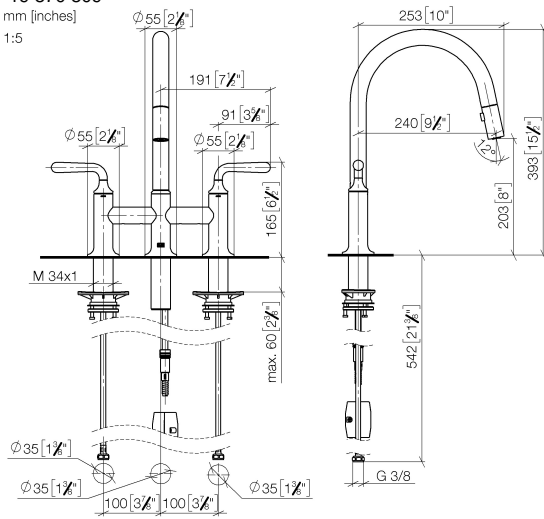

VAIA Three-hole bridge mixer Pull-down with spray function - Brushed Champagne (22kt Gold)

VAIA

19 870 809

- 240mm projection
- pivotable spout 360°
- Optional swivel limiter available with swivel limiter set 12 823 970 90
- air-enriched flow and spray flow
- 1800 mm metal shower hose
- sprayface with anti-scaling system
- max. flow 8 l/min at 3 bar flow pressure
- lead-free
- This product can help a building meet the requirements of Green Building Rating Systems, e.g. LEED®, BREEAM®, DGNB

Recommended miscellaneous

Swivel limitation set -

12 823 970 90

Recommended miscellaneous

**VAIA Dispenser with rosette -
Brushed Champagne (22kt Gold)**

82 434 809-46

VAIA Three-hole bridge mixer Pull-down with spray function - Brushed Champagne (22kt Gold)

VAIA

19 870 809

mm [inches]

1:5

Flow rate chart

Certificates

LGA_38633.

Belgaqua_24-005-
27_3.

19 870 809

Spare parts list

No.	Item Number	Name	Quantity used	Delivery time
1	90 28 22 397 00-46	spout	1	30
2	90 20 80 057 00-46	handle	2	-
Spare part can no longer be ordered, please order the replacement item				
3	90 12 12 232 00 90	fixing cap	2	2
4	90 90 03 130 00 90	top	1	2
5	04 30 11 040 00 90	fixing set	2	2
6	04 30 04 100 00 90	hose	2	2
7	04 21 50 010 00 90	accessories	1	2
8	04 30 02 120 00-85	hose	1	30
9	90 24 03 253 00 90	adaptor	1	2
10	04 28 20 067 00 90	pipe	1	2
11	90 90 03 131 00 90	top	1	2
12	90 18 40 317 00-46	shower	1	30