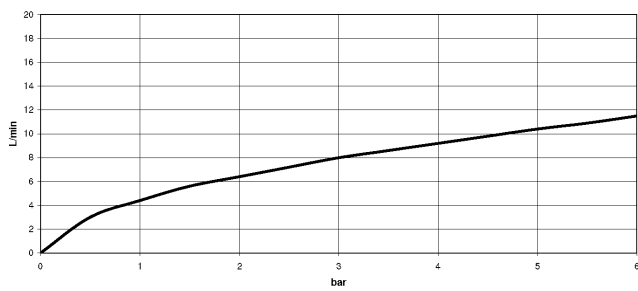

VAIA

19 870 809

mm [inches]

1:5

Flow rate chart

Certificates

LGA_38633.

Belgaqua_24-005-
27_3.