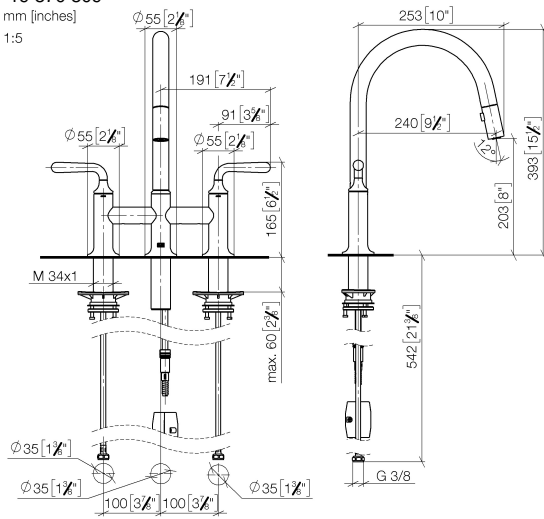

VAIA Three-hole bridge mixer Pull-down with spray function - Champagne (22kt Gold)

VAIA

19 870 809

- 240mm projection
- pivotable spout 360°
- Optional swivel limiter available with swivel limiter set 12 823 970 90
- air-enriched flow and spray flow
- 1800 mm metal shower hose
- sprayface with anti-scaling system
- max. flow 8 l/min at 3 bar flow pressure
- lead-free
- This product can help a building meet the requirements of Green Building Rating Systems, e.g. LEED®, BREEAM®, DGNB

Recommended miscellaneous

Swivel limitation set -

12 823 970 90

Recommended miscellaneous

VAIA Dispenser with rosette - Champagne (22kt Gold)

82 434 809-47

19 870 809

mm [inches]

1:5

Flow rate chart

Certificates

LGA_38633.

Belgaqua_24-005-27_3.

19 870 809

Spare parts list

No.	Item Number	Name	Quantity used	Delivery time
1	90 28 22 397 00-47	spout	1	30
2	90 20 80 057 00-47	handle	2	-
Spare part can no longer be ordered, please order the replacement item				
3	90 12 12 232 00 90	fixing cap	2	2
4	90 90 03 130 00 90	top	1	2
5	04 30 11 040 00 90	fixing set	2	2
6	04 30 04 100 00 90	hose	2	2
7	04 21 50 010 00 90	accessories	1	2
8	04 30 02 120 00-85	hose	1	30
9	90 24 03 253 00 90	adaptor	1	2
10	04 28 20 067 00 90	pipe	1	2
11	90 90 03 131 00 90	top	1	2
12	90 18 40 317 00-47	shower	1	30