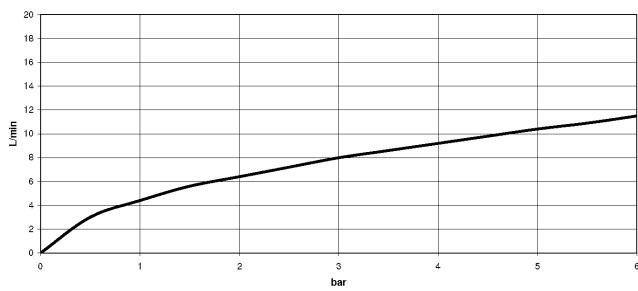

Flow rate chart

Certificates

LGA_38633.

Belgaqua_24-005-27_3.