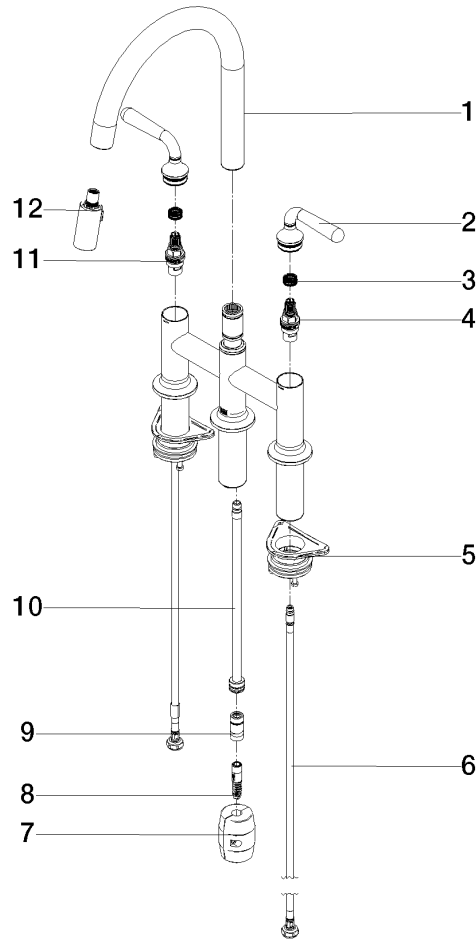

VAIA Three-hole bridge mixer Pull-down with spray function - Champagne (22kt Gold)

VAIA

19 870 809

- 240mm projection
- pivotable spout 360°
- Optional swivel limiter available with swivel limiter set 12 823 970 90
- air-enriched flow and spray flow
- 1800 mm metal shower hose
- sprayface with anti-scaling system
- max. flow 8 l/min at 3 bar flow pressure
- lead-free
- This product can help a building meet the requirements of Green Building Rating Systems, e.g. LEED®, BREEAM®, DGNB

Recommended miscellaneous

Swivel limitation set -

12 823 970 90

Recommended miscellaneous

VAIA Dispenser with rosette - Champagne (22kt Gold)

82 434 809-47

19 870 809

mm [inches]

1:5

Flow rate chart

Certificates

LGA_38633.

Belgaqua_24-005-27_3.

19 870 809

Spare parts list

No.	Item Number	Name	Quantity used	Delivery time
1	90 28 22 397 00-47	spout	1	30
2	90 20 80 057 00-47	handle	2	-
Spare part can no longer be ordered, please order the replacement item				
3	90 12 12 232 00 90	fixing cap	2	2
4	90 90 03 130 00 90	top	1	2
5	04 30 11 040 00 90	fixing set	2	2
6	04 30 04 100 00 90	hose	2	2
7	04 21 50 010 00 90	accessories	1	2
8	04 30 02 120 00-85	hose	1	30
9	90 24 03 253 00 90	adaptor	1	2
10	04 28 20 067 00 90	pipe	1	2
11	90 90 03 131 00 90	top	1	2
12	90 18 40 317 00-47	shower	1	30