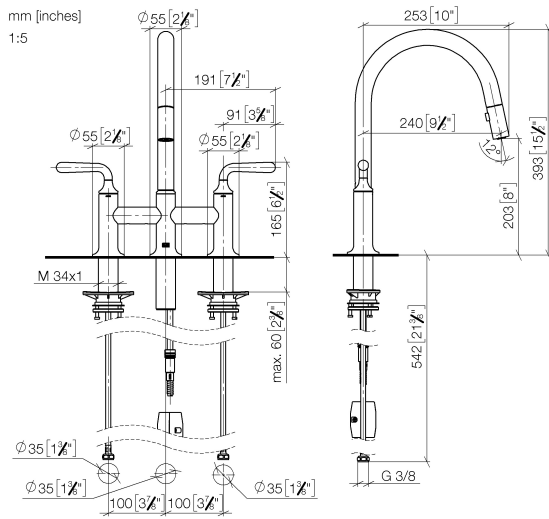

19 870 809

- 240mm projection
- pivotable spout 360°
- Optional swivel limiter available with swivel limiter set 12 823 970 90
- air-enriched flow and spray flow
- 1800 mm metal shower hose
- sprayface with anti-scaling system
- max. flow 8 l/min at 3 bar flow pressure
- lead-free
- This product can help a building meet the requirements of Green Building Rating Systems, e.g. LEED®, BREEAM®, DGNB

Recommended miscellaneous

Swivel limitation set -

12 823 970 90

Recommended miscellaneous

VAIA Dispenser with rosette -  
Brushed Chrome

82 434 809-93

19 870 809

Flow rate chart

Certificates

LGA\_38633.

Belgaqua\_24-005-  
27\_3.

19 870 809

**Spare parts list**

No.	Item Number	Name	Quantity used	Delivery time
1	90 28 22 397 00-93	spout	1	20
2	90 20 80 057 00-93	handle	2	-
Spare part can no longer be ordered, please order the replacement item				
3	90 12 12 232 00 90	fixing cap	2	2
4	90 90 03 130 00 90	top	1	2
5	04 30 11 040 00 90	fixing set	2	2
6	04 30 04 100 00 90	hose	2	2
7	04 21 50 010 00 90	accessories	1	2
8	04 30 02 120 00-85	hose	1	30
9	90 24 03 253 00 90	adaptor	1	2
10	04 28 20 067 00 90	pipe	1	2
11	90 90 03 131 00 90	top	1	2
12	90 18 40 317 00-93	shower	1	20