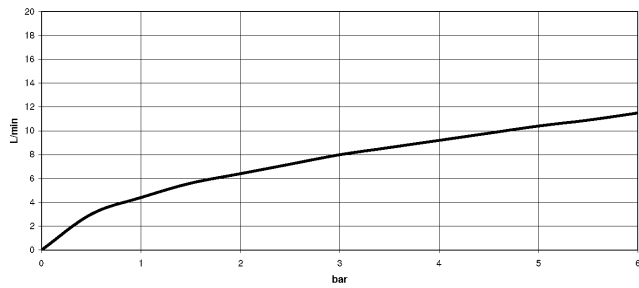

19 870 809

- 240mm projection
- pivotable spout 360°
- Optional swivel limiter available with swivel limiter set 12 823 970 90
- air-enriched flow and spray flow
- 1800 mm metal shower hose
- sprayface with anti-scaling system
- max. flow 8 l/min at 3 bar flow pressure
- lead-free
- This product can help a building meet the requirements of Green Building Rating Systems, e.g. LEED®, BREEAM®, DGNB

Recommended miscellaneous

Swivel limitation set -

12 823 970 90

Recommended miscellaneous

VAIA Dispenser with rosette -  
Brushed Chrome

82 434 809-93

19 870 809

Flow rate chart