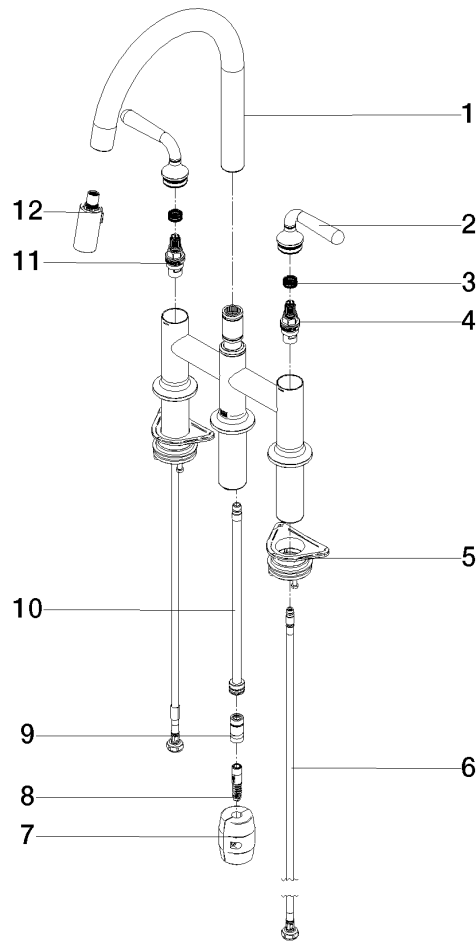

VAIA Three-hole bridge mixer Pull-down with spray function - Brushed Dark Platinum

VAIA

19 870 809

- 240mm projection
- pivotable spout 360°
- Optional swivel limiter available with swivel limiter set 12 823 970 90
- air-enriched flow and spray flow
- 1800 mm metal shower hose
- sprayface with anti-scaling system
- max. flow 8 l/min at 3 bar flow pressure
- lead-free
- This product can help a building meet the requirements of Green Building Rating Systems, e.g. LEED®, BREEAM®, DGNB

Recommended miscellaneous

Swivel limitation set -

12 823 970 90

Recommended miscellaneous

**VAIA Dispenser with rosette -
Brushed Dark Platinum**

82 434 809-99

19 870 809

mm [inches]

1:5

Flow rate chart

Certificates

LGA_38633.

Belgaqua_24-005-27_3.

19 870 809

Spare parts list

No.	Item Number	Name	Quantity used	Delivery time
1	90 28 22 397 00-99	spout	1	30
2	90 20 80 057 00-99	handle	2	-
Spare part can no longer be ordered, please order the replacement item				
3	90 12 12 232 00 90	fixing cap	2	2
4	90 90 03 130 00 90	top	1	2
5	04 30 11 040 00 90	fixing set	2	2
6	04 30 04 100 00 90	hose	2	2
7	04 21 50 010 00 90	accessories	1	2
8	04 30 02 120 00-85	hose	1	30
9	90 24 03 253 00 90	adaptor	1	2
10	04 28 20 067 00 90	pipe	1	2
11	90 90 03 131 00 90	top	1	2
12	90 18 40 317 00-99	shower	1	30