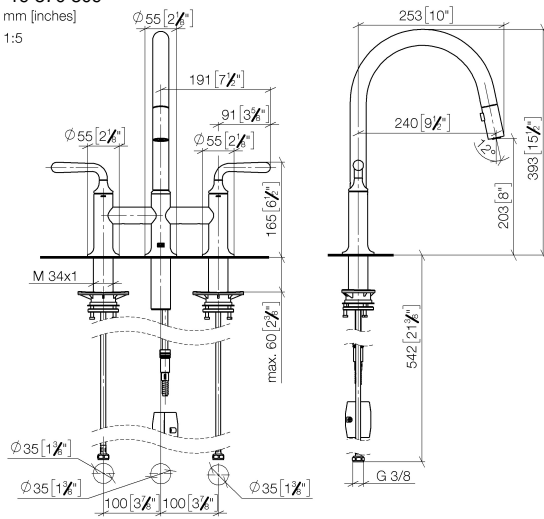

VAIA Three-hole bridge mixer Pull-down with spray function - Brushed Dark Platinum

VAIA

19 870 809

- 240mm projection
- pivotable spout 360°
- Optional swivel limiter available with swivel limiter set 12 823 970 90
- air-enriched flow and spray flow
- 1800 mm metal shower hose
- sprayface with anti-scaling system
- max. flow 8 l/min at 3 bar flow pressure
- lead-free
- This product can help a building meet the requirements of Green Building Rating Systems, e.g. LEED®, BREEAM®, DGNB

Recommended miscellaneous

Swivel limitation set -

12 823 970 90

Recommended miscellaneous

**VAIA Dispenser with rosette -
Brushed Dark Platinum**

82 434 809-99

19 870 809

mm [inches]

1:5

Flow rate chart

Certificates

LGA_38633.

Belgaqua_24-005-27_3.

19 870 809

Spare parts list

No.	Item Number	Name	Quantity used	Delivery time
1	90 28 22 397 00-99	spout	1	30
2	90 20 80 057 00-99	handle	2	-
Spare part can no longer be ordered, please order the replacement item				
3	90 12 12 232 00 90	fixing cap	2	2
4	90 90 03 130 00 90	top	1	2
5	04 30 11 040 00 90	fixing set	2	2
6	04 30 04 100 00 90	hose	2	2
7	04 21 50 010 00 90	accessories	1	2
8	04 30 02 120 00-85	hose	1	30
9	90 24 03 253 00 90	adaptor	1	2
10	04 28 20 067 00 90	pipe	1	2
11	90 90 03 131 00 90	top	1	2
12	90 18 40 317 00-99	shower	1	30