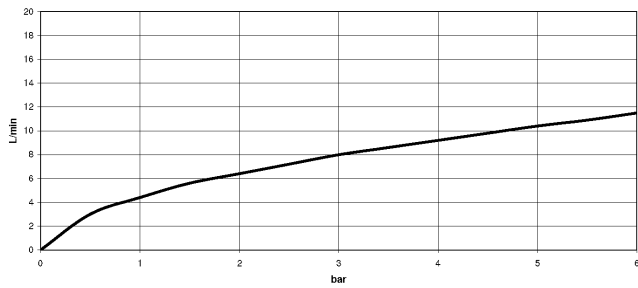

Flow rate chart

Certificates

LGA_38633.

Belgaqua_24-005-27_3.