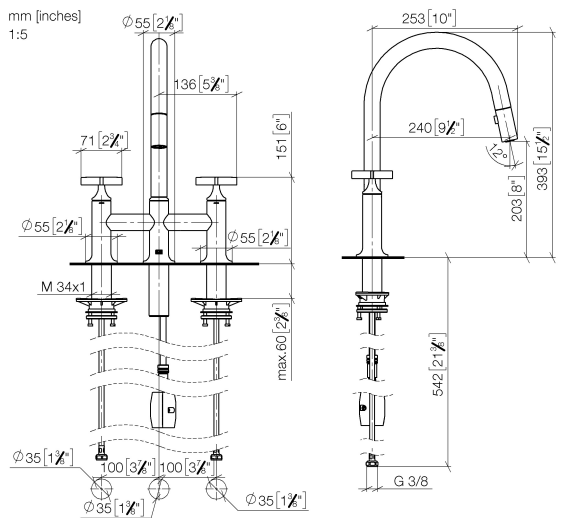

19 875 809

- 240mm projection
- pivotable spout 360°
- Optional swivel limiter available with swivel limiter set 12 823 970 90
- air-enriched flow and spray flow
- 1800 mm metal shower hose
- sprayface with anti-scaling system
- max. flow 8 l/min at 3 bar flow pressure
- lead-free
- This product can help a building meet the requirements of Green Building Rating Systems, e.g. LEED®, BREEAM®, DGNB

Recommended miscellaneous

Swivel limitation set -

12 823 970 90

Recommended miscellaneous

VAIA Dispenser with rosette -
Brushed Platinum

82 434 809-06

19 875 809

Flow rate chart

Certificates

LGA_38633.

Belgaqua_24-005-27_3.

19 875 809

Spare parts list

No.	Item Number	Name	Quantity used	Delivery time
1	90 28 22 397 00-06	spout	1	10
2	90 20 80 036 00-06	handle	2	-
Spare part can no longer be ordered, please order the replacement item				
3	90 12 12 232 00 90	fixing cap	2	2
4	90 90 03 131 00 90	top	2	2
5	04 30 11 040 00 90	fixing set	2	2
6	04 28 20 067 00 90	pipe	1	2
7	04 30 04 101 00 90	hose	2	2
8	04 21 50 010 00 90	accessories	1	2
9	04 30 02 120 00-85	hose	1	30
10	90 24 03 253 00 90	adaptor	1	2
11	90 18 40 317 00-06	shower	1	10