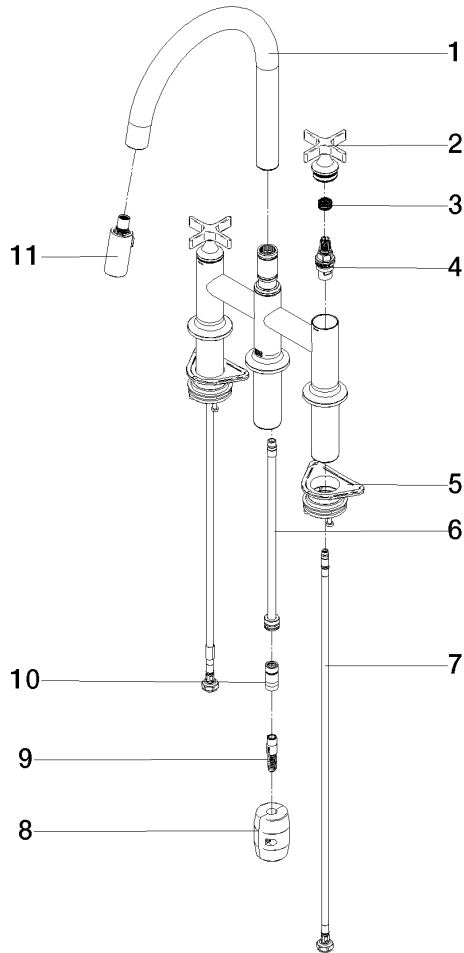

19 875 809

- 240mm projection
- pivotable spout 360°
- Optional swivel limiter available with swivel limiter set 12 823 970 90
- air-enriched flow and spray flow
- 1800 mm metal shower hose
- sprayface with anti-scaling system
- max. flow 8 l/min at 3 bar flow pressure
- lead-free
- This product can help a building meet the requirements of Green Building Rating Systems, e.g. LEED®, BREEAM®, DGNB

Recommended miscellaneous

Swivel limitation set -

12 823 970 90

Recommended miscellaneous

VAIA Dispenser with rosette -
Brushed Platinum

82 434 809-06

19 875 809

Flow rate chart

Certificates

LGA_38633.

Belgaqua_24-005-27_3.

19 875 809

Spare parts list

No.	Item Number	Name	Quantity used	Delivery time
1	90 28 22 397 00-06	spout	1	10
2	90 20 80 036 00-06	handle	2	-
Spare part can no longer be ordered, please order the replacement item				
3	90 12 12 232 00 90	fixing cap	2	2
4	90 90 03 131 00 90	top	2	2
5	04 30 11 040 00 90	fixing set	2	2
6	04 28 20 067 00 90	pipe	1	2
7	04 30 04 101 00 90	hose	2	2
8	04 21 50 010 00 90	accessories	1	2
9	04 30 02 120 00-85	hose	1	30
10	90 24 03 253 00 90	adaptor	1	2
11	90 18 40 317 00-06	shower	1	10