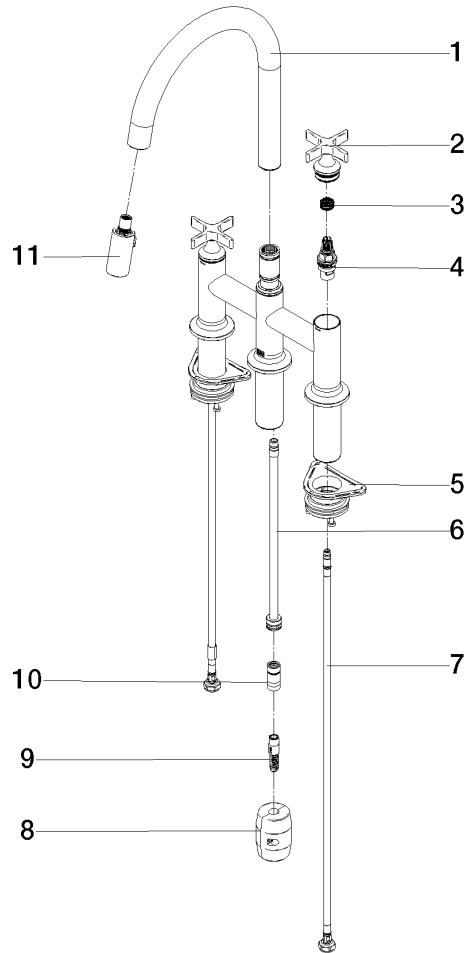

19 875 809

- 240mm projection
- pivotable spout 360°
- Optional swivel limiter available with swivel limiter set 12 823 970 90
- air-enriched flow and spray flow
- 1800 mm metal shower hose
- sprayface with anti-scaling system
- max. flow 8 l/min at 3 bar flow pressure
- lead-free
- This product can help a building meet the requirements of Green Building Rating Systems, e.g. LEED®, BREEAM®, DGNB

Recommended miscellaneous

Swivel limitation set -

12 823 970 90

Recommended miscellaneous

VAIA Dispenser with rosette - Platinum

82 434 809-08

19 875 809

Flow rate chart

### Spare parts list

No.	Item Number	Name	Quantity used	Delivery time
1	90 28 22 397 00-08	spout	1	40
2	90 20 80 036 00-08	handle	2	-
Spare part can no longer be ordered, please order the replacement item				
3	90 12 12 232 00 90	fixing cap	2	2
4	90 90 03 131 00 90	top	2	2
5	04 30 11 040 00 90	fixing set	2	2
6	04 28 20 067 00 90	pipe	1	2
7	04 30 04 101 00 90	hose	2	2
8	04 21 50 010 00 90	accessories	1	2
9	04 30 02 120 00-85	hose	1	30
10	90 24 03 253 00 90	adaptor	1	2
11	90 18 40 317 00-08	shower	1	40