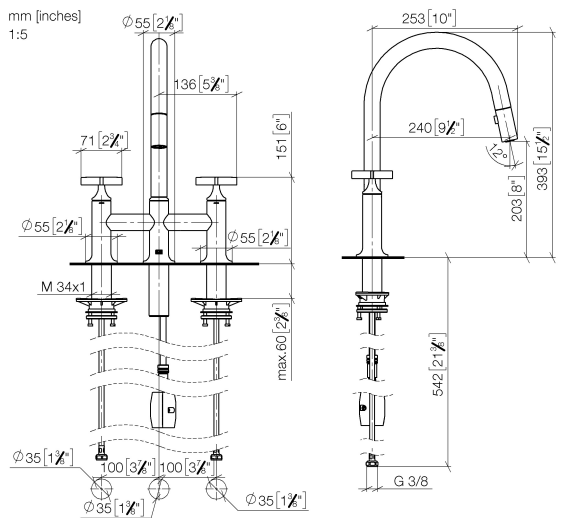

19 875 809

- 240mm projection
- pivotable spout 360°
- Optional swivel limiter available with swivel limiter set 12 823 970 90
- air-enriched flow and spray flow
- 1800 mm metal shower hose
- sprayface with anti-scaling system
- max. flow 8 l/min at 3 bar flow pressure
- lead-free
- This product can help a building meet the requirements of Green Building Rating Systems, e.g. LEED®, BREEAM®, DGNB

Recommended miscellaneous

Swivel limitation set -

12 823 970 90

Recommended miscellaneous

VAIA Dispenser with rosette - Platinum

82 434 809-08

19 875 809

Flow rate chart

### Spare parts list

No.	Item Number	Name	Quantity used	Delivery time
1	90 28 22 397 00-08	spout	1	40
2	90 20 80 036 00-08	handle	2	-
Spare part can no longer be ordered, please order the replacement item				
3	90 12 12 232 00 90	fixing cap	2	2
4	90 90 03 131 00 90	top	2	2
5	04 30 11 040 00 90	fixing set	2	2
6	04 28 20 067 00 90	pipe	1	2
7	04 30 04 101 00 90	hose	2	2
8	04 21 50 010 00 90	accessories	1	2
9	04 30 02 120 00-85	hose	1	30
10	90 24 03 253 00 90	adaptor	1	2
11	90 18 40 317 00-08	shower	1	40