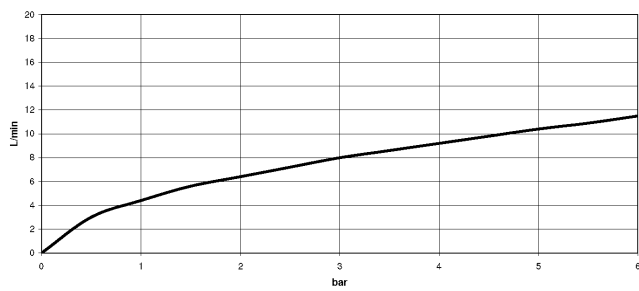

**Recommended miscellaneous**

**Swivel limitation set -**

12 823 970 90

**Recommended miscellaneous**

**VAIA Dispenser with rosette - Durabronss (23kt Gold)**

82 434 809-09

**Flow rate chart**

**Certificates**