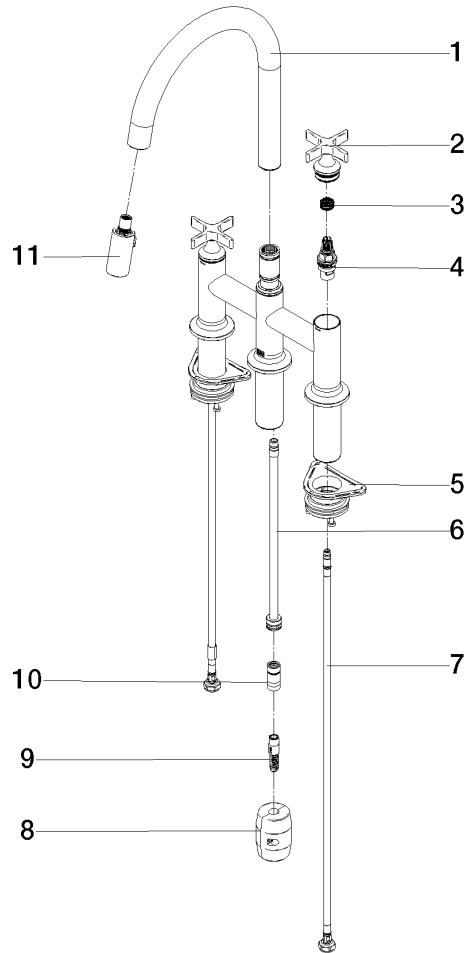

**VAIA Three-hole bridge mixer Pull-down with spray function - Durabronss (23kt Gold)**

VAIA

19 875 809

- 240mm projection
- pivotable spout 360°
- Optional swivel limiter available with swivel limiter set 12 823 970 90
- air-enriched flow and spray flow
- 1800 mm metal shower hose
- sprayface with anti-scaling system
- max. flow 8 l/min at 3 bar flow pressure
- lead-free
- This product can help a building meet the requirements of Green Building Rating Systems, e.g. LEED®, BREEAM®, DGNB

**Recommended miscellaneous**

**Swivel limitation set -**

12 823 970 90

**Recommended miscellaneous**

**VAIA Dispenser with rosette - Durabronss (23kt Gold)**

82 434 809-09

**Flow rate chart**

**Certificates**

LGA\_38633.

Belgaqua\_24-005-27\_3.

19 875 809

**Spare parts list**

No.	Item Number	Name	Quantity used	Delivery time
1	90 28 22 397 00-09	spout	1	40
2	90 20 80 036 00-09	handle	2	-
Spare part can no longer be ordered, please order the replacement item				
3	90 12 12 232 00 90	fixing cap	2	2
4	90 90 03 131 00 90	top	2	2
5	04 30 11 040 00 90	fixing set	2	2
6	04 28 20 067 00 90	pipe	1	2
7	04 30 04 101 00 90	hose	2	2
8	04 21 50 010 00 90	accessories	1	2
9	04 30 02 120 00-85	hose	1	30
10	90 24 03 253 00 90	adaptor	1	2
11	90 18 40 317 00-09	shower	1	40