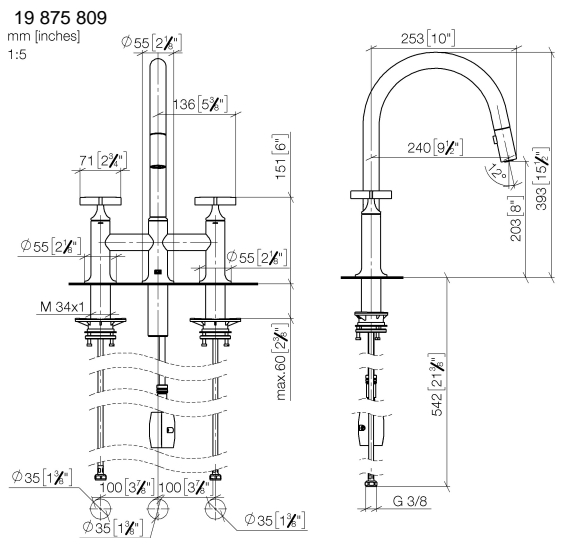

**VAIA Three-hole bridge mixer Pull-down with spray function - Durabronss (23kt Gold)**

VAIA

19 875 809

- 240mm projection
- pivotable spout 360°
- Optional swivel limiter available with swivel limiter set 12 823 970 90
- air-enriched flow and spray flow
- 1800 mm metal shower hose
- sprayface with anti-scaling system
- max. flow 8 l/min at 3 bar flow pressure
- lead-free
- This product can help a building meet the requirements of Green Building Rating Systems, e.g. LEED®, BREEAM®, DGNB

**Recommended miscellaneous**

**Swivel limitation set -**

12 823 970 90

**Recommended miscellaneous**

**VAIA Dispenser with rosette - Durabronss (23kt Gold)**

82 434 809-09

**Flow rate chart**

**Certificates**

LGA\_38633.

Belgaqua\_24-005-27\_3.

19 875 809

**Spare parts list**

No.	Item Number	Name	Quantity used	Delivery time
1	90 28 22 397 00-09	spout	1	40
2	90 20 80 036 00-09	handle	2	-
Spare part can no longer be ordered, please order the replacement item				
3	90 12 12 232 00 90	fixing cap	2	2
4	90 90 03 131 00 90	top	2	2
5	04 30 11 040 00 90	fixing set	2	2
6	04 28 20 067 00 90	pipe	1	2
7	04 30 04 101 00 90	hose	2	2
8	04 21 50 010 00 90	accessories	1	2
9	04 30 02 120 00-85	hose	1	30
10	90 24 03 253 00 90	adaptor	1	2
11	90 18 40 317 00-09	shower	1	40